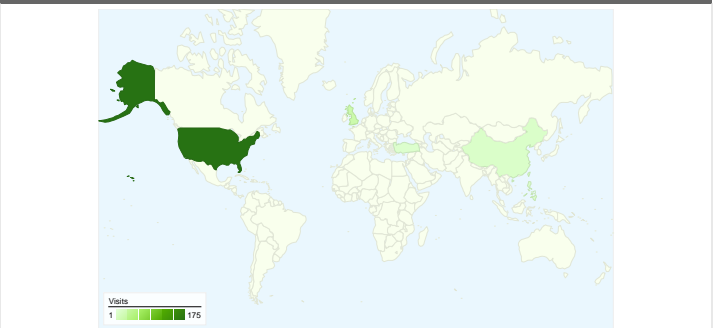

Map Overlay world