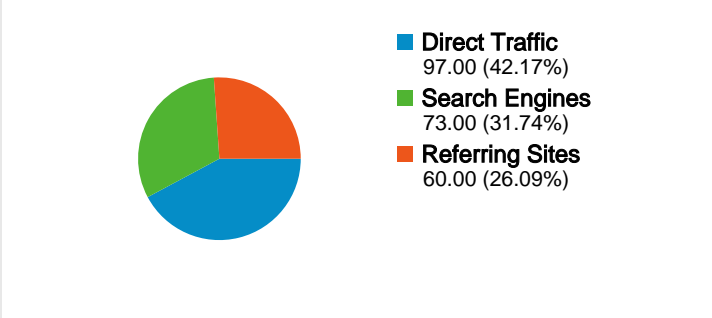

Traffic Sources Overview

Content Overview

Pages	Pageviews	% Pageviews
/~badmin/	275	33.58%
/~badmin/?page_id=5	93	11.36%
/~badmin/?page_id=11	68	8.30%
/~badmin/?page_id=3	65	7.94%
/~badmin/?page_id=14	34	4.15%