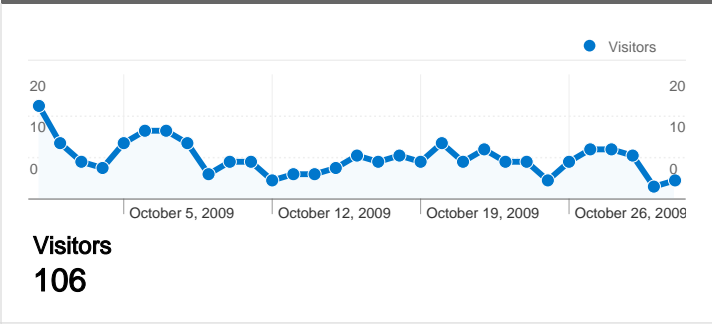

Site Usage

230 Visits

48.26% Bounce Rate

819 Pageviews

00:02:12 Avg. Time on Site

3.56 Pages/Visit

36.09% % New Visits

Visitors Overview

106 people visited this site

230 Visits

106 Absolute Unique Visitors

819 Pageviews

3.56 Average Pageviews

00:02:12 Time on Site

48.26% Bounce Rate

36.09% New Visits

Traffic Sources Overview

Comparing to: Site

All traffic sources sent a total of 230 visits

-  **42.17%** Direct Traffic
-  **26.09%** Referring Sites
-  **31.74%** Search Engines

- **Direct Traffic**
97.00 (42.17%)
- **Search Engines**
73.00 (31.74%)
- **Referring Sites**
60.00 (26.09%)

Site Usage

Country/Territory	Visits	Pages/Visit	Avg. Time on Site	% New Visits	Bounce Rate
United States	175	3.45	00:01:57	33.14%	45.71%
United Kingdom	22	1.27	00:02:51	13.64%	86.36%
China	7	16.43	00:09:07	28.57%	14.29%
Philippines	6	3.00	00:03:43	83.33%	16.67%
Turkey	5	2.80	00:00:35	80.00%	60.00%
France	2	3.00	00:00:21	100.00%	0.00%
Netherlands	2	1.00	00:00:00	100.00%	100.00%
Hong Kong	1	2.00	00:00:27	100.00%	0.00%
Belgium	1	4.00	00:03:28	100.00%	0.00%