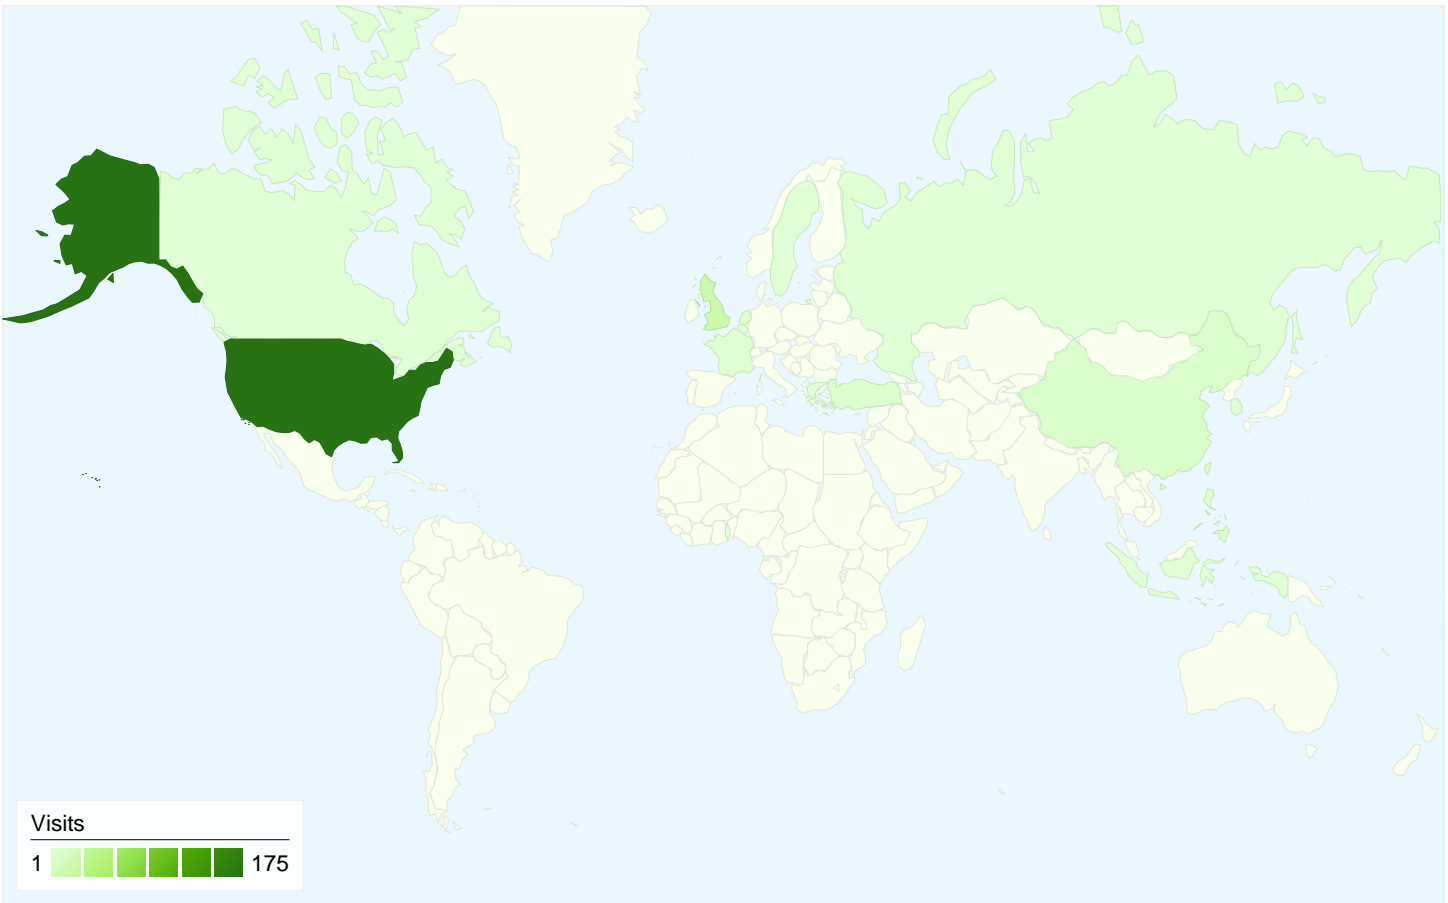

106 people visited this site

230 Visits

106 Absolute Unique Visitors

819 Pageviews

3.56 Average Pageviews

00:02:12 Time on Site

48.26% Bounce Rate

36.09% New Visits

Traffic Sources Overview

Comparing to: Site

All traffic sources sent a total of 230 visits

-  **42.17%** Direct Traffic
-  **26.09%** Referring Sites
-  **31.74%** Search Engines

- **Direct Traffic**
97.00 (42.17%)
- **Search Engines**
73.00 (31.74%)
- **Referring Sites**
60.00 (26.09%)

Keywords	Visits	% visits
university of oregon	11	15.07%
uoregon.edu	7	9.59%
u of o	3	4.11%
university of oregon address	3	4.11%
university of oregon badminton	3	4.11%

230 visits came from 18 countries/territories

Site Usage

Country/Territory	Visits	Pages/Visit	Avg. Time on Site	% New Visits	Bounce Rate
United States	175	3.45	00:01:57	33.14%	45.71%
United Kingdom	22	1.27	00:02:51	13.64%	86.36%
China	7	16.43	00:09:07	28.57%	14.29%
Philippines	6	3.00	00:03:43	83.33%	16.67%
Turkey	5	2.80	00:00:35	80.00%	60.00%
France	2	3.00	00:00:21	100.00%	0.00%
Netherlands	2	1.00	00:00:00	100.00%	100.00%
Hong Kong	1	2.00	00:00:27	100.00%	0.00%
Belgium	1	4.00	00:03:28	100.00%	0.00%