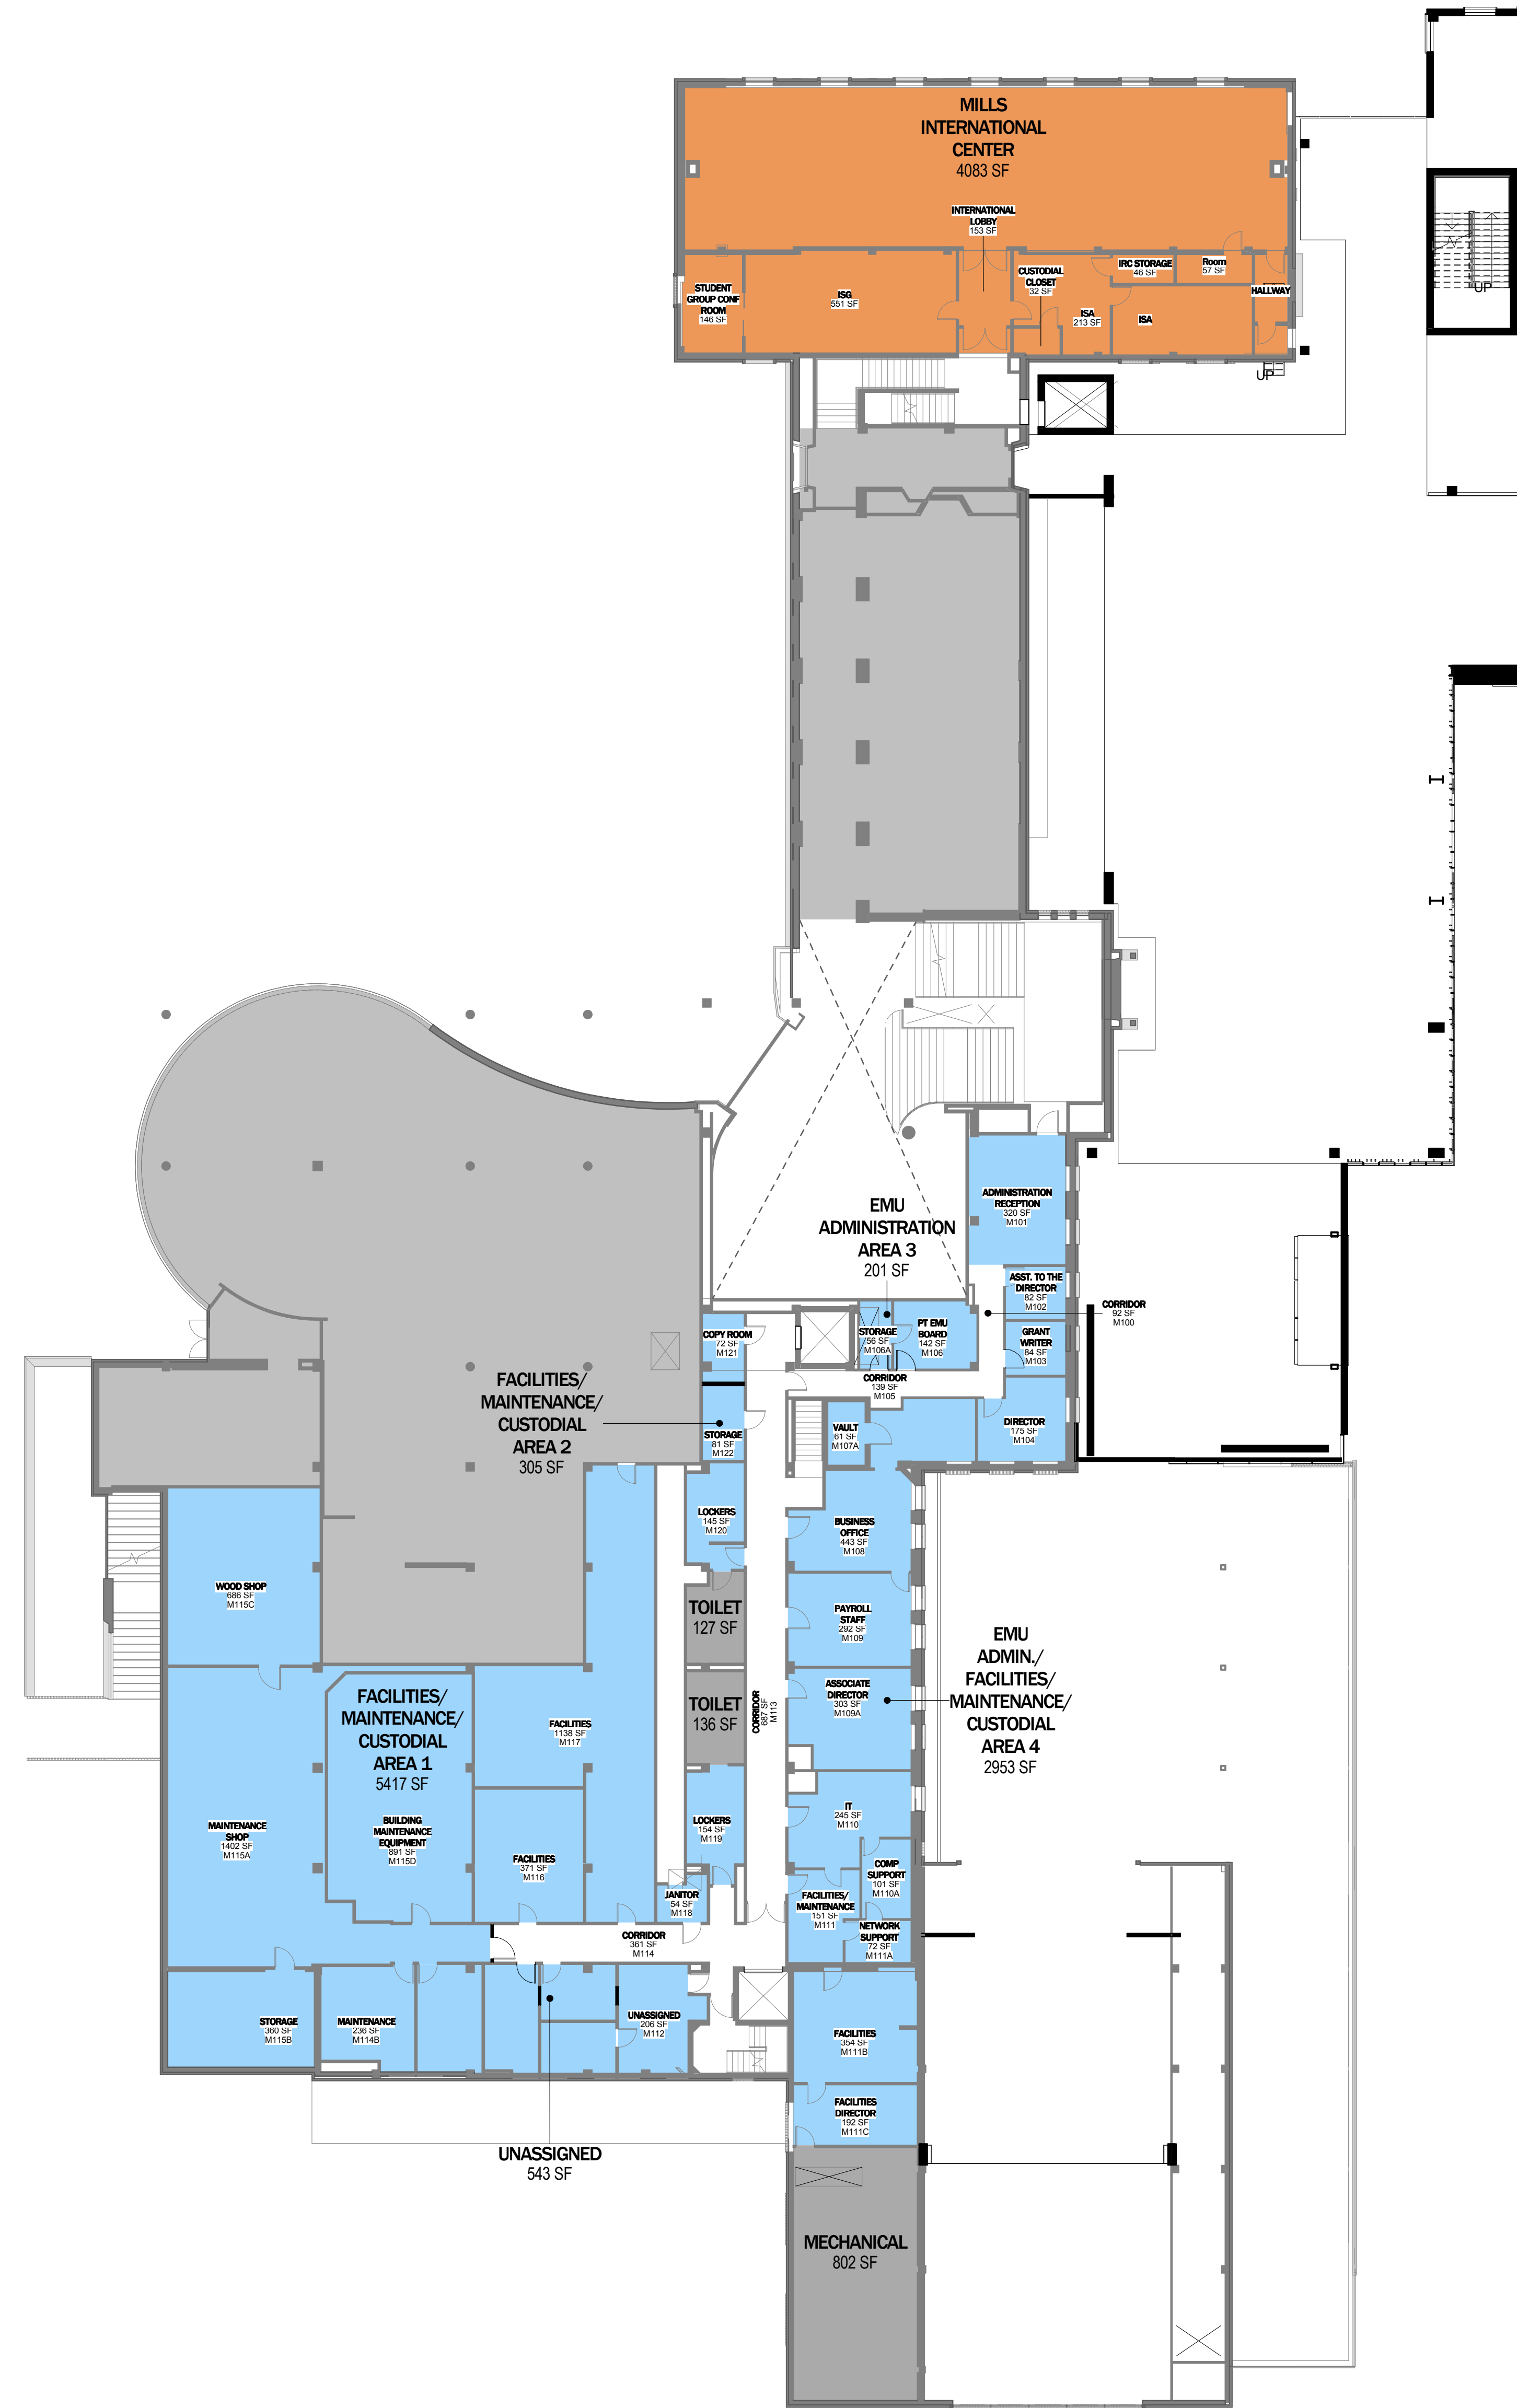

- PROGRAM GROUPS**
- CONFERENCE
 - CONFERENCE SERVICES
 - EMU PROGRAMS
 - STUDENT UNION
 - MEDIA SUITE
 - FOOD SERVICE
 - RETAIL
 - UNION SUPPORT
 - BUILDING COMMON

- PROGRAM GROUPS
- CONFERENCE
 - STUDENT UNION
 - FOOD SERVICE
 - LOUNGE
 - RETAIL
 - UNION SUPPORT
 - BUILDING COMMON
 - FOOD SEATING

PROGRAM GROUPS
 ■ EMU PROGRAMS
 ■ UNION SUPPORT
 ■ BUILDING COMMON

10' 20' 50'
 MEZZANINE AREA PLAN

Z101m

- PROGRAM GROUPS
- CONFERENCE
 - CONFERENCE SERVICES
 - STUDENT UNION
 - LOUNGE
 - BUILDING COMMON