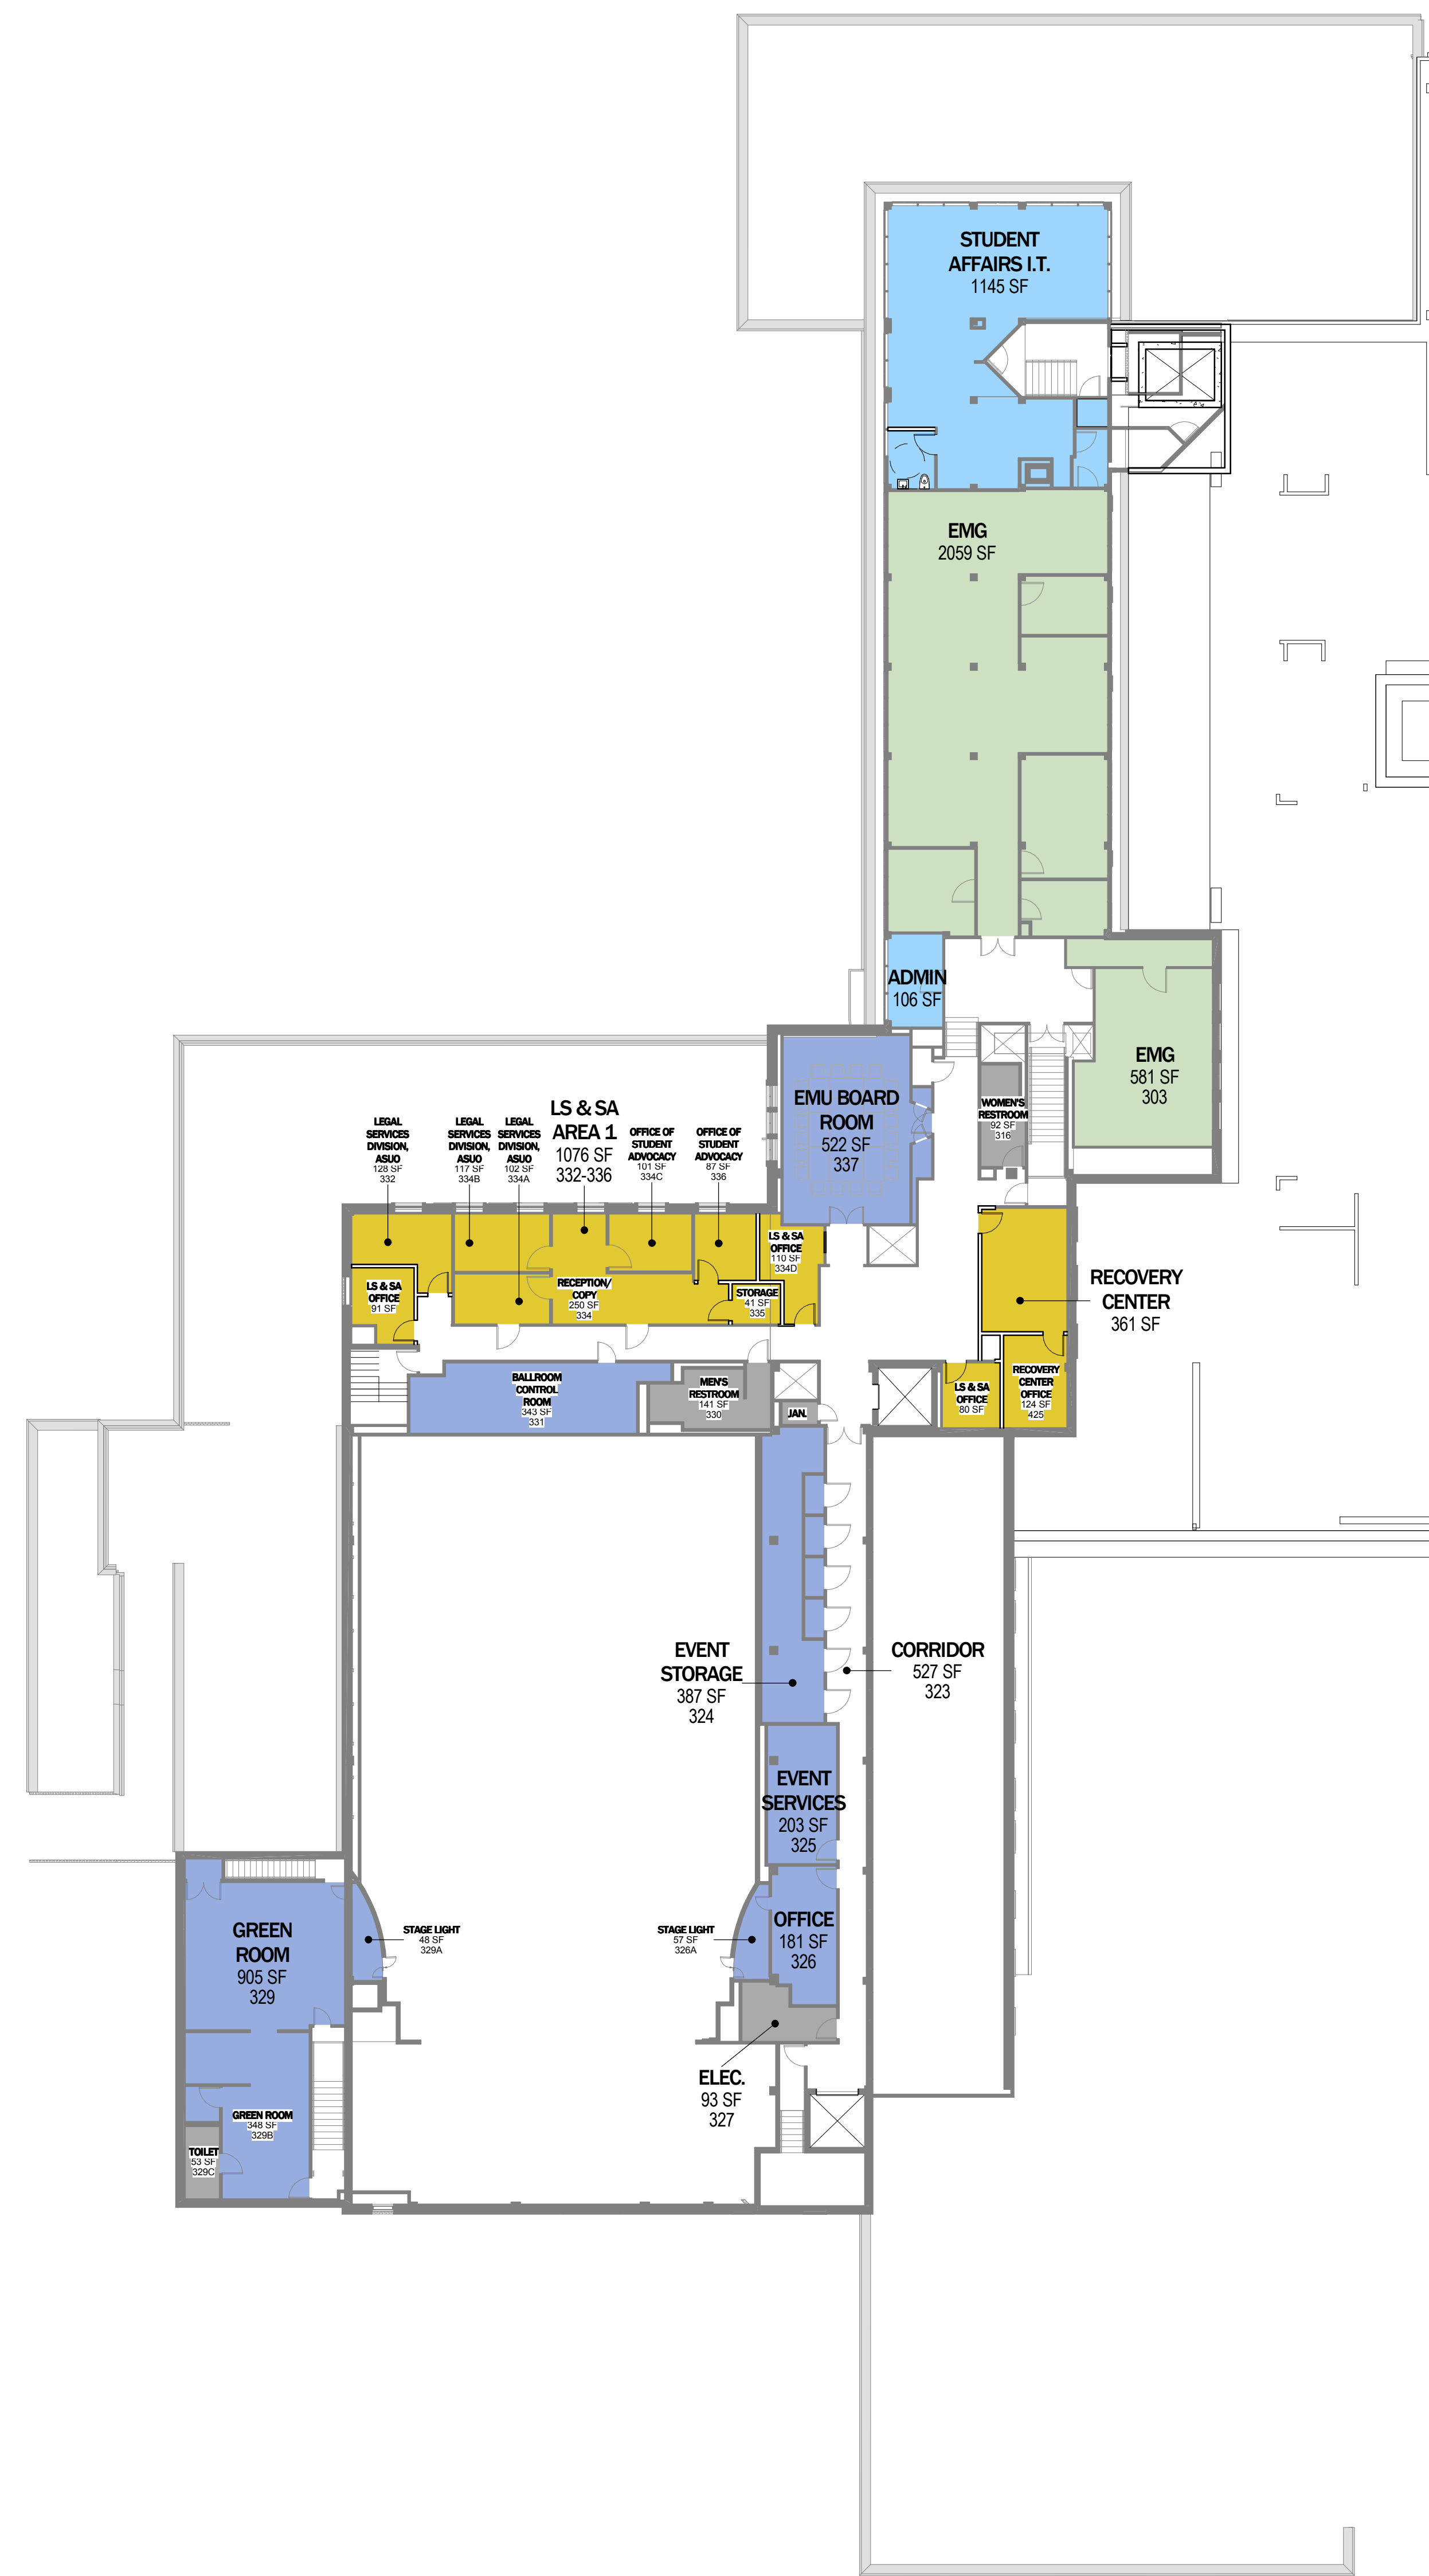

- PROGRAM GROUPS**
- CONFERENCE
 - CONFERENCE SERVICES
 - EMU PROGRAMS
 - STUDENT UNION
 - MEDIA SUITE
 - FOOD SERVICE
 - RETAIL
 - UNION SUPPORT
 - BUILDING COMMON

- PROGRAM GROUPS
- CONFERENCE
 - STUDENT UNION
 - FOOD SERVICE
 - LOUNGE
 - RETAIL
 - UNION SUPPORT
 - BUILDING COMMON
 - FOOD SEATING

PROGRAM GROUPS
 ■ EMU PROGRAMS
 ■ UNION SUPPORT
 ■ BUILDING COMMON

10' 20' 50'
 MEZZANINE AREA PLAN

Z101m

- PROGRAM GROUPS
- CONFERENCE
 - CONFERENCE SERVICES
 - STUDENT UNION
 - LOUNGE
 - BUILDING COMMON