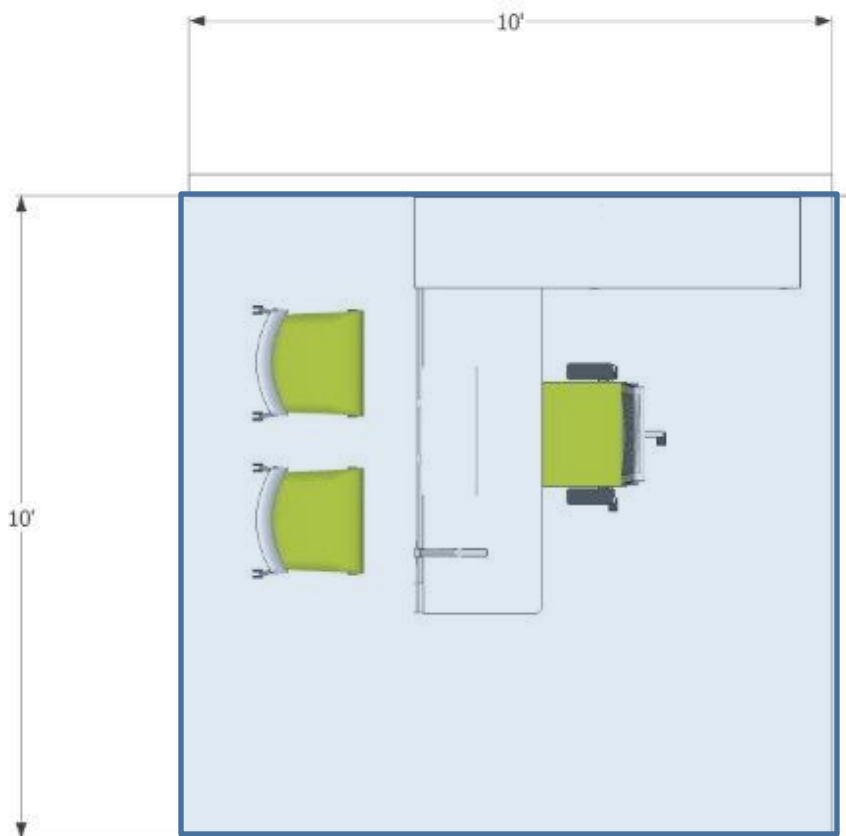

Interior Concepts

typical workspace visualization

open office

20 sq ft

open office

36 sq ft

open office
64/80 sq ft

enclosed office

100 sq ft

enclosed office
120 sq ft