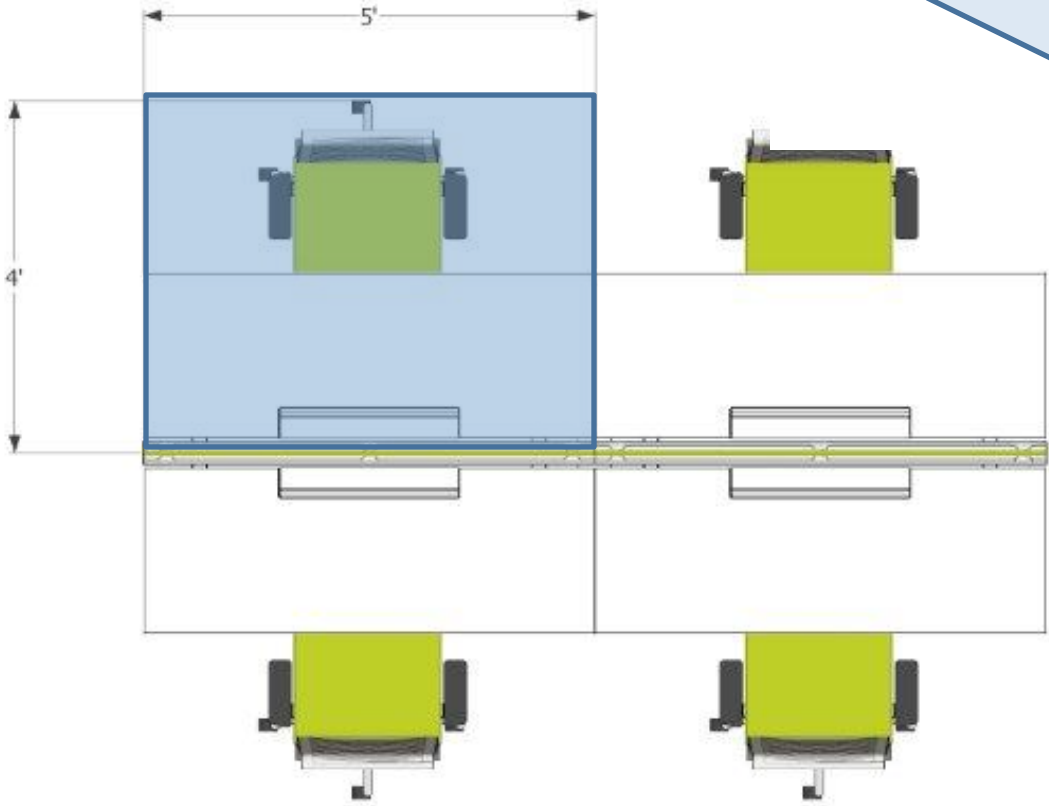

Interior Concepts

typical workspace visualization

open office

20 sq ft

open office

36 sq ft

open office
64/80 sq ft

enclosed office

100 sq ft

enclosed office
120 sq ft