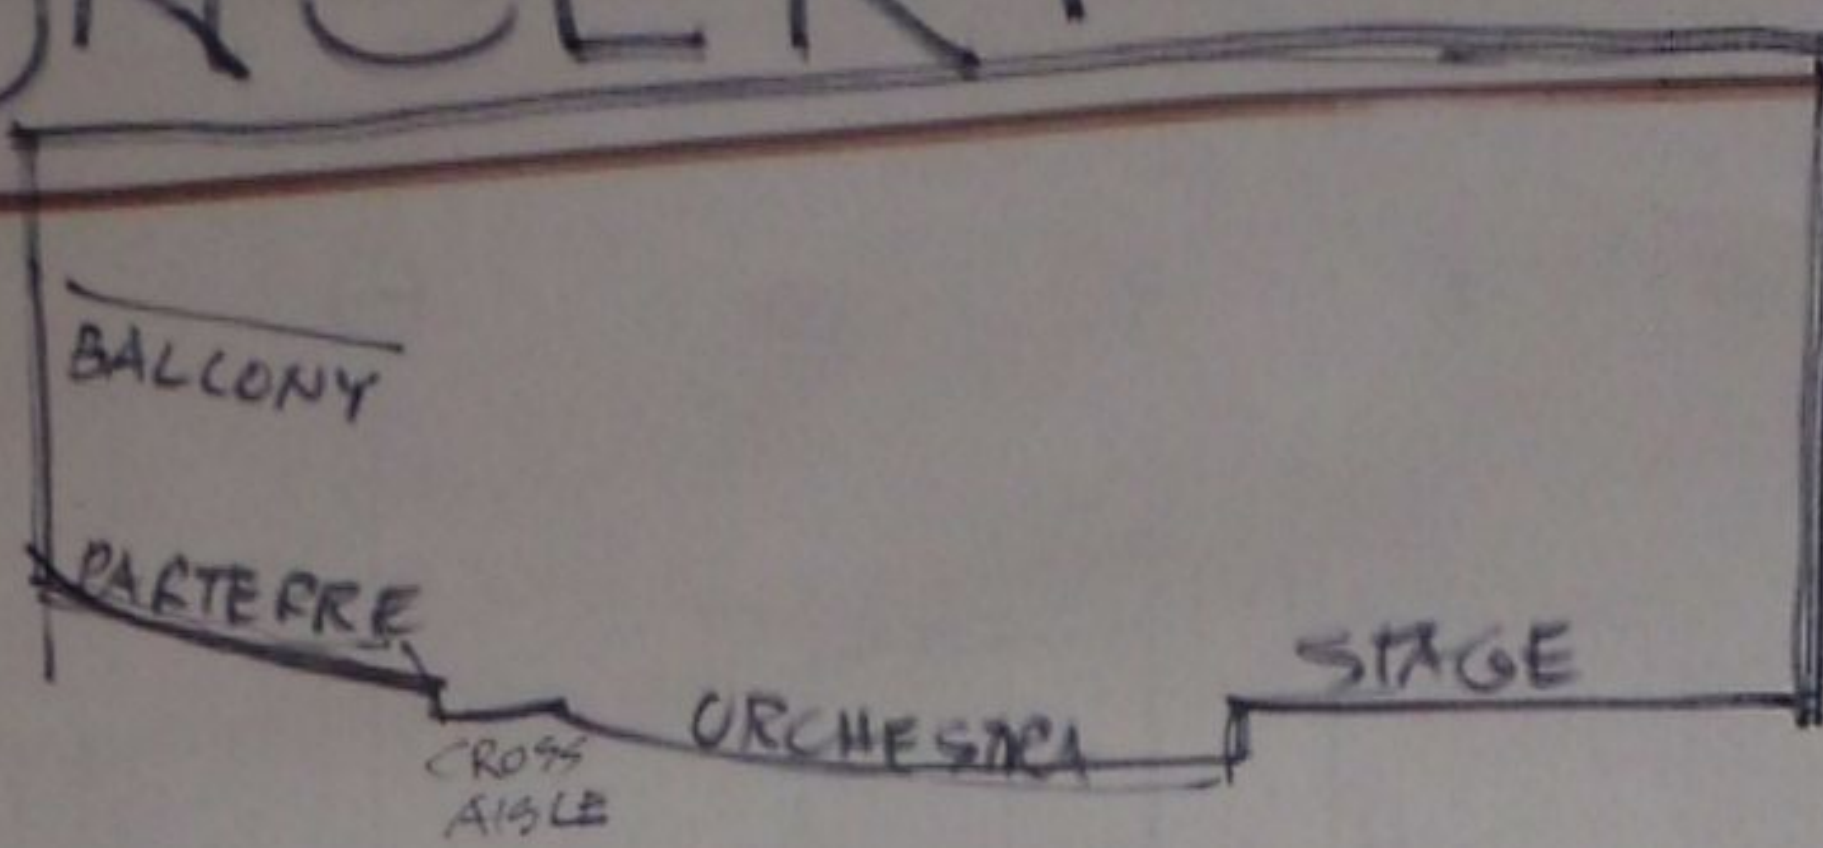

CONCERT HALL

(2)