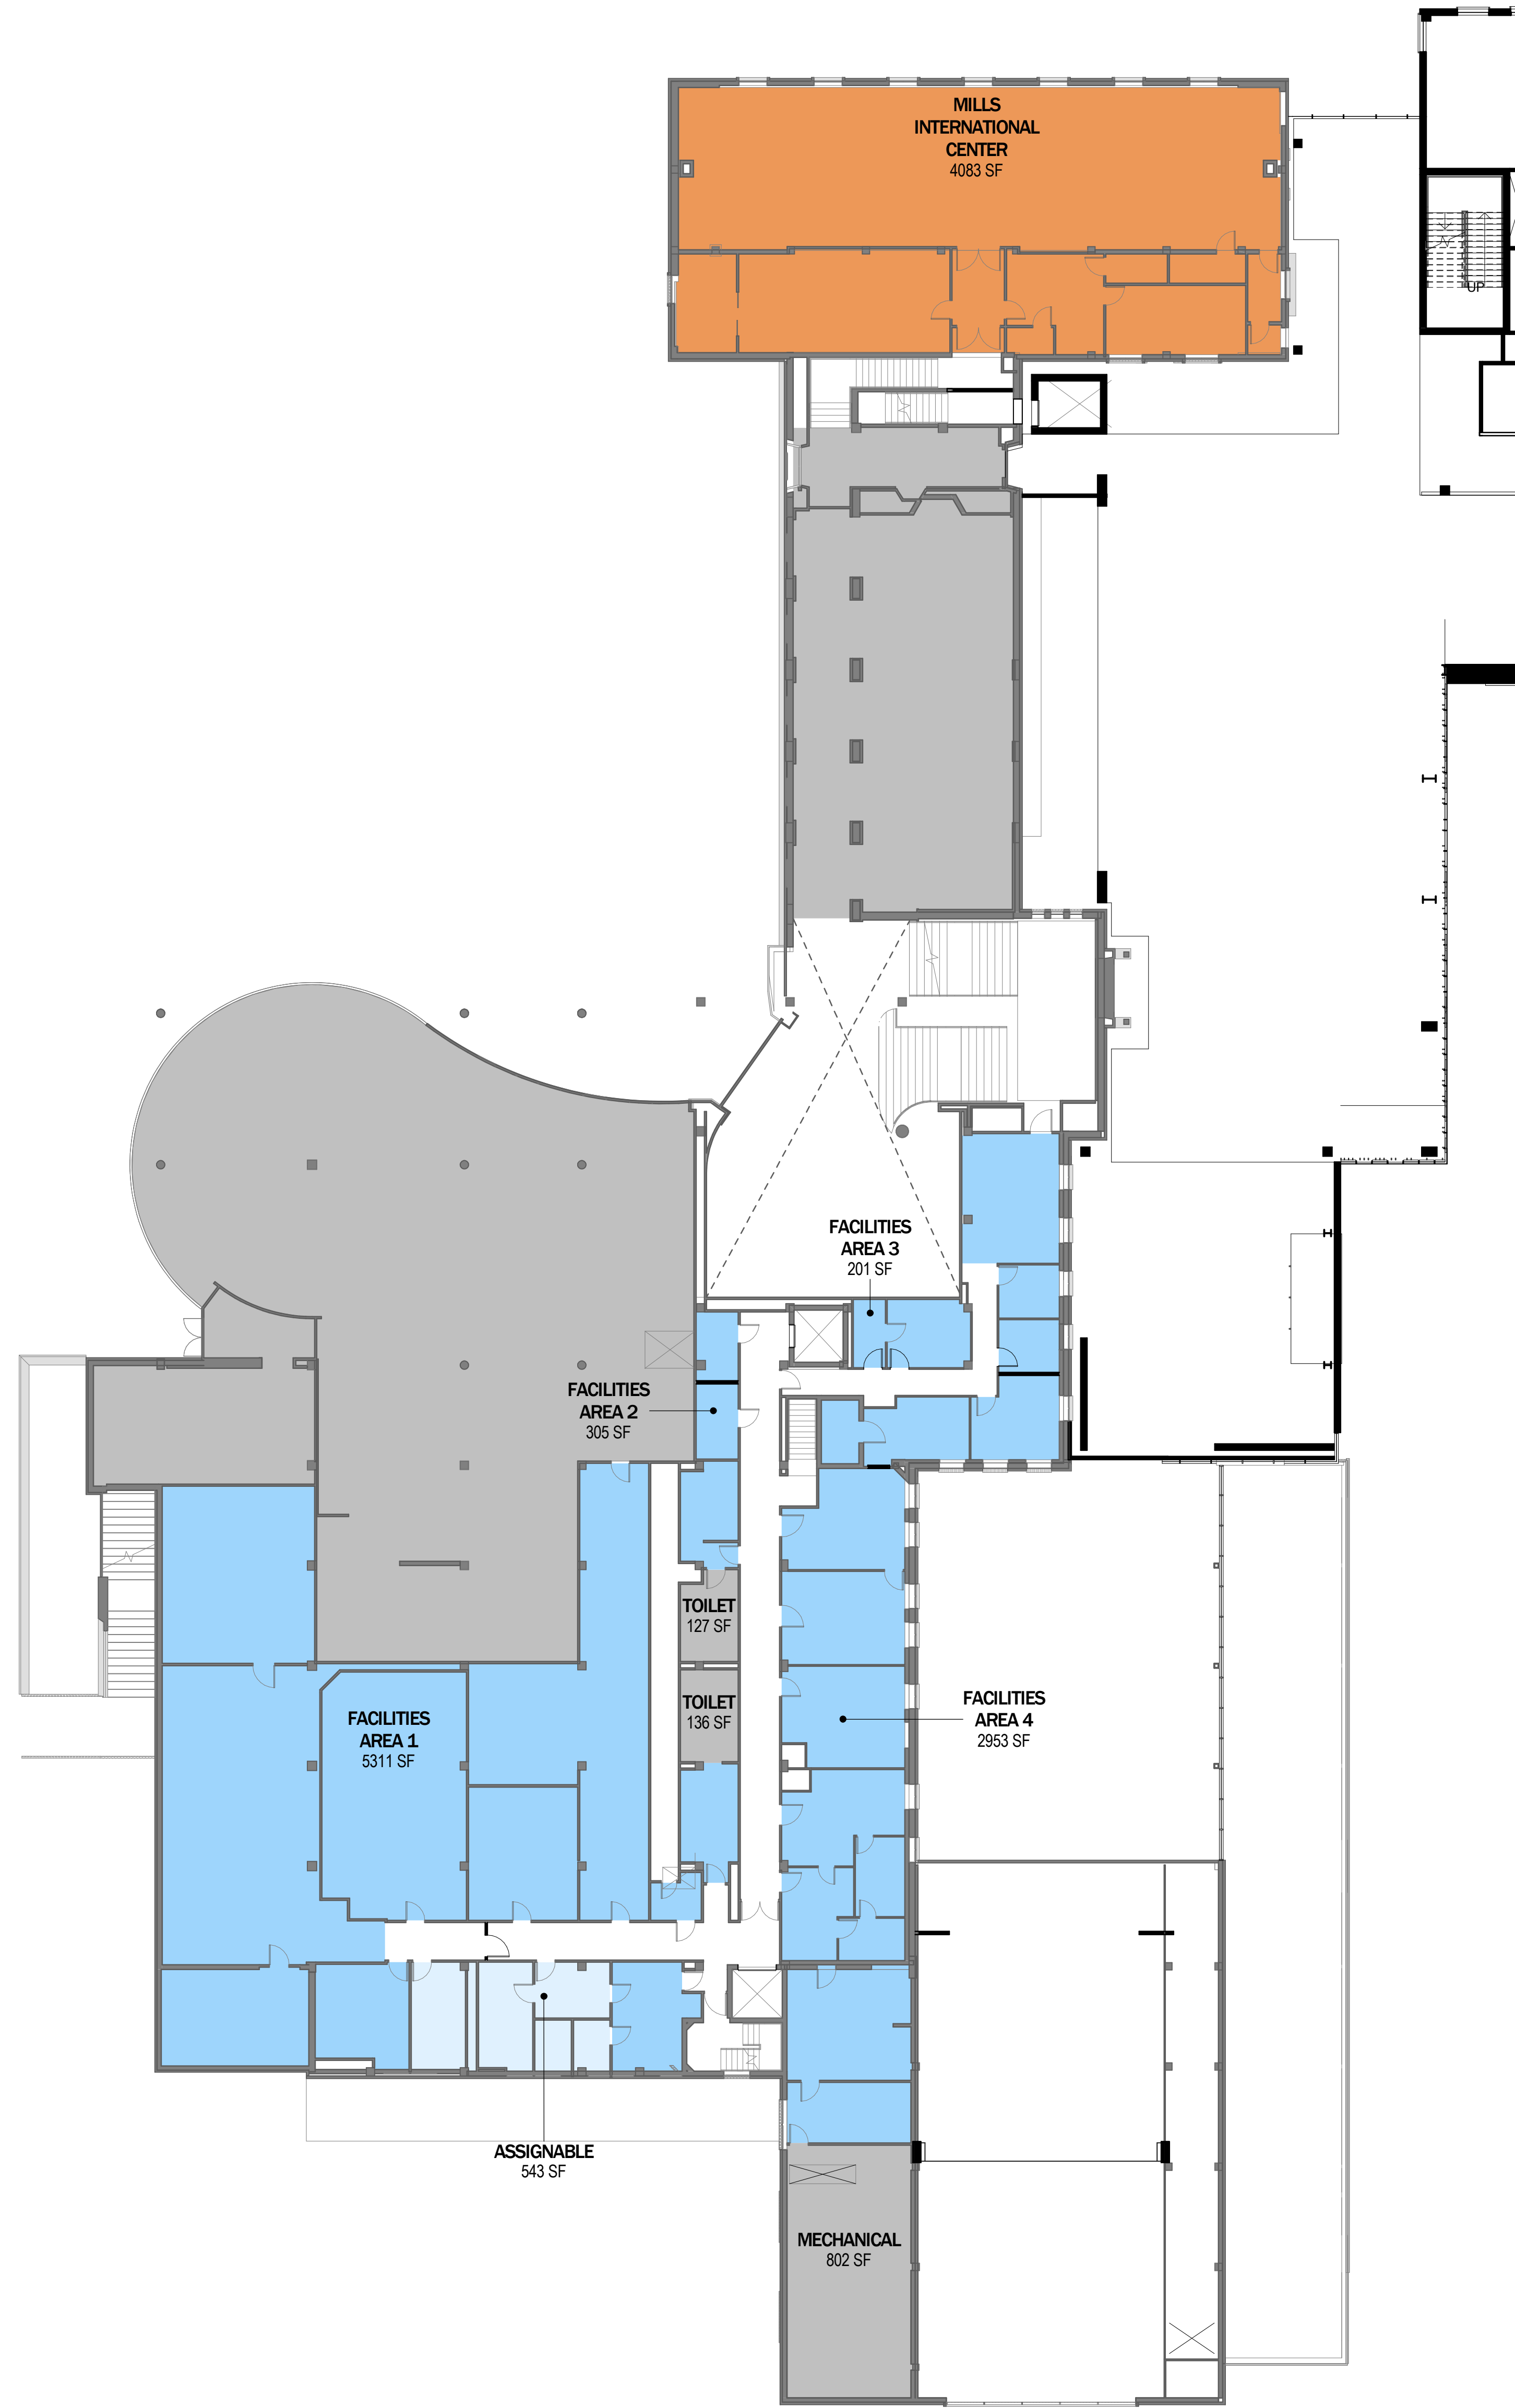

PROGRAM GROUPS

- EMU PROGRAMS
- UNION SUPPORT
- BUILDING COMMON
- FUTURE