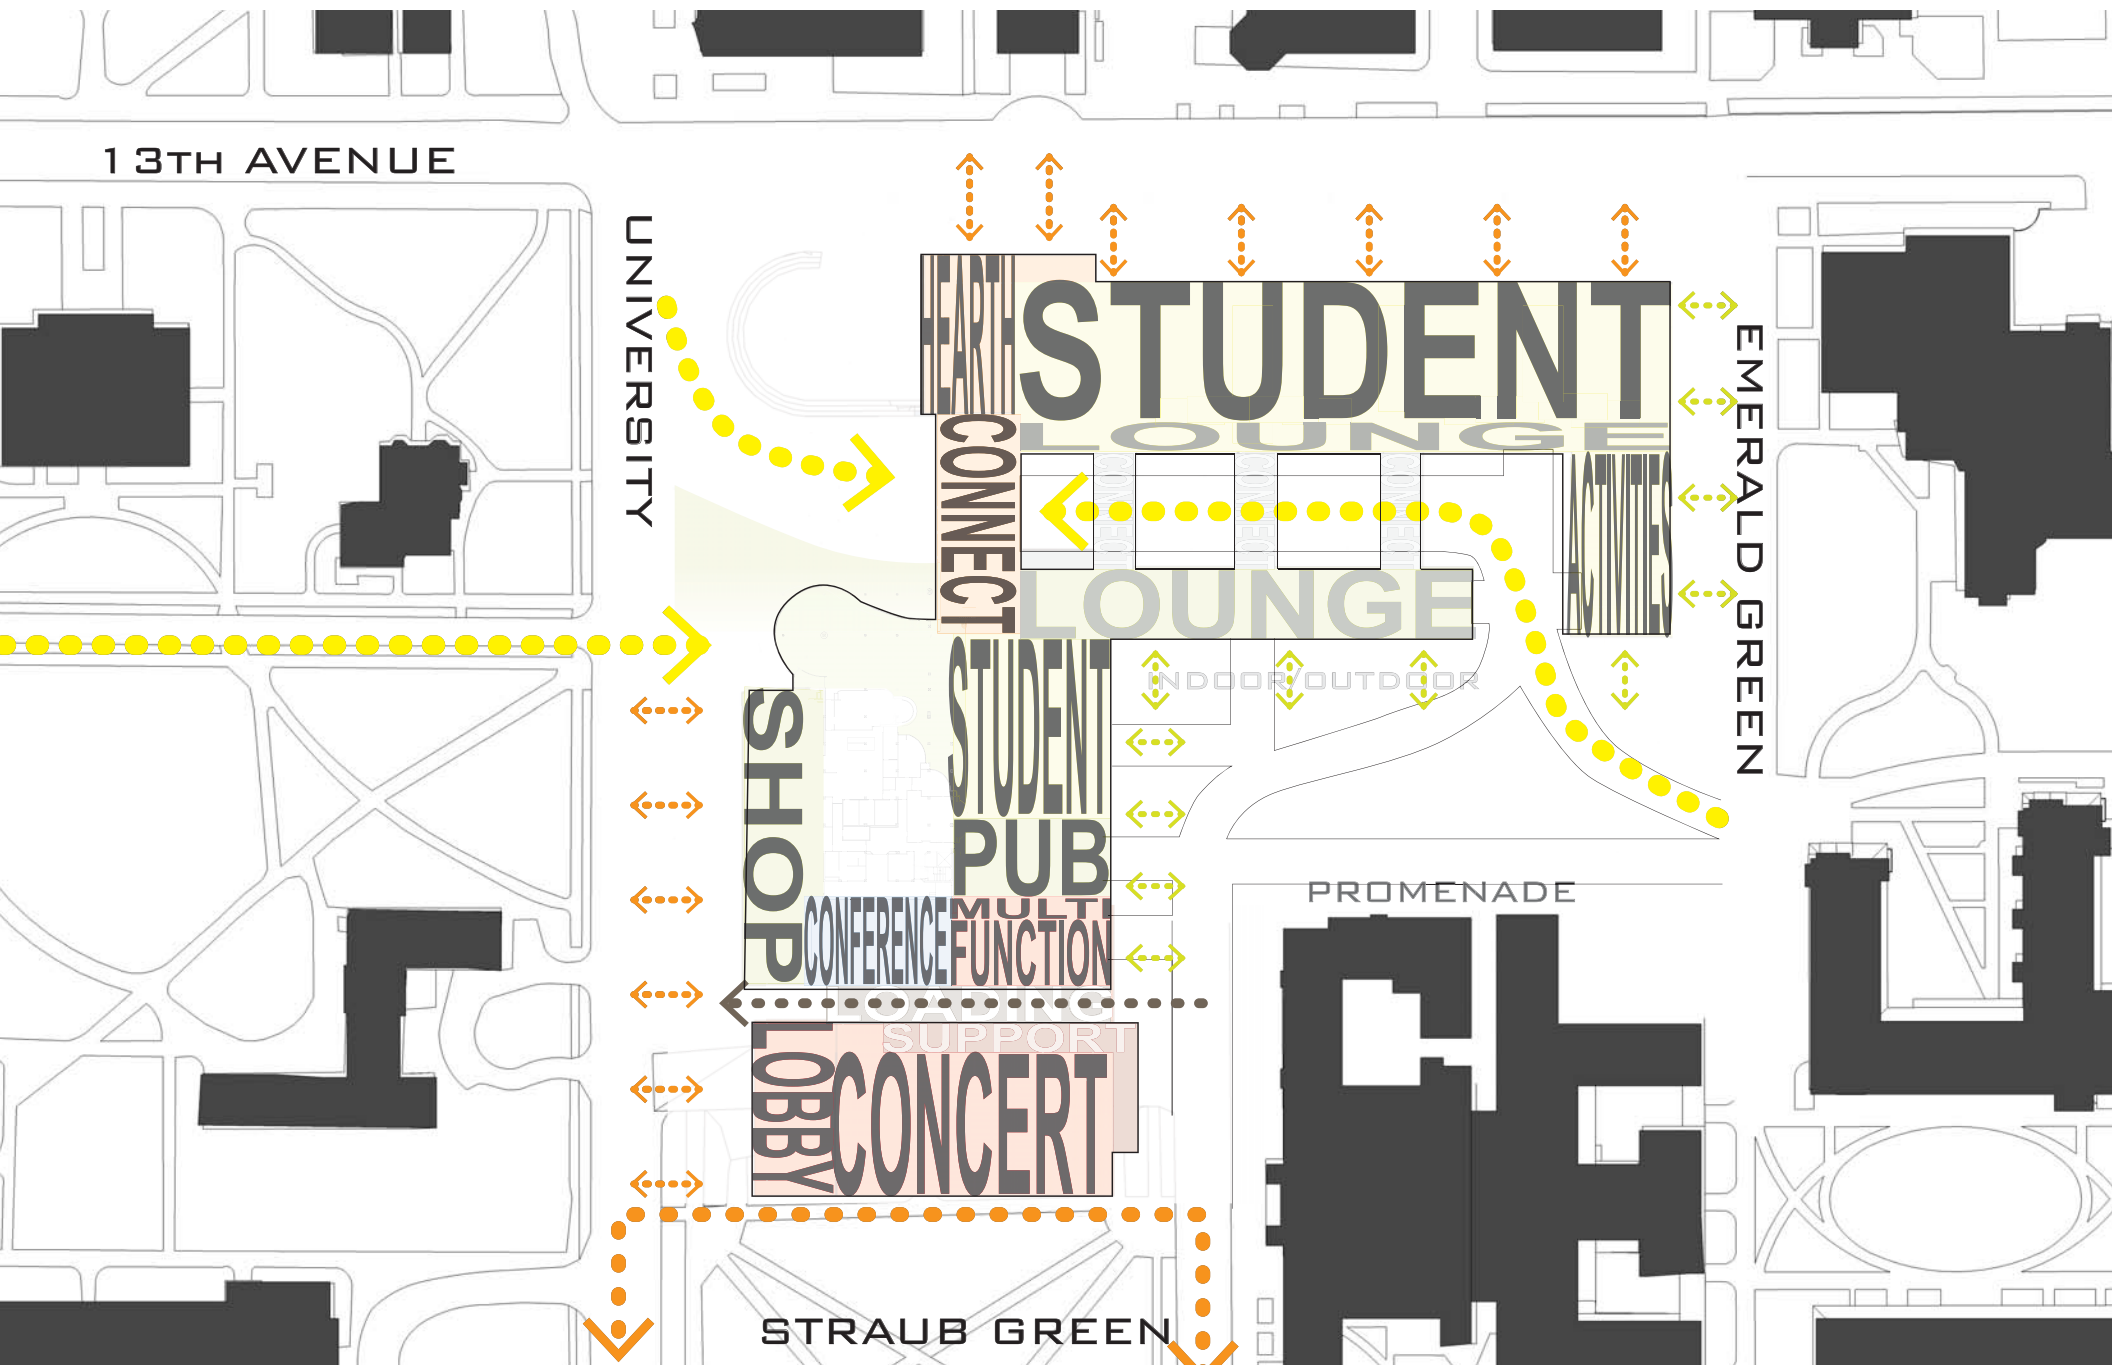

# SCHMES: EMU

USER GROUP MEETING 002: 10.18.2011 erb memorial union

**SCHEME A1**

**SCHEME A1**  
GROUND PLAN

**SCHEME A1**  
GROUND PLAN

**SCHEME A1**  
COURTYARD

# SCHEME A2

**SCHEME A2**  
GROUND PLAN

**SCHEME A2**  
GROUND PLAN

**SCHEME A2**  
CORNER

**SCHEME A2**  
COURTYARD

## SCHEME D1

**SCHEME D1**  
GROUND PLAN

**SCHEME D1**  
GROUND PLAN

**SCHEME D1**  
**CORNER**

**SCHEME D1**  
**COURTYARD**

## SCHEME D2

**SCHEME D2**  
GROUND PLAN

**SCHEME D2**  
GROUND PLAN

**SCHEME D2**  
CORNER

**SCHEME D2**  
**COURTYARD**