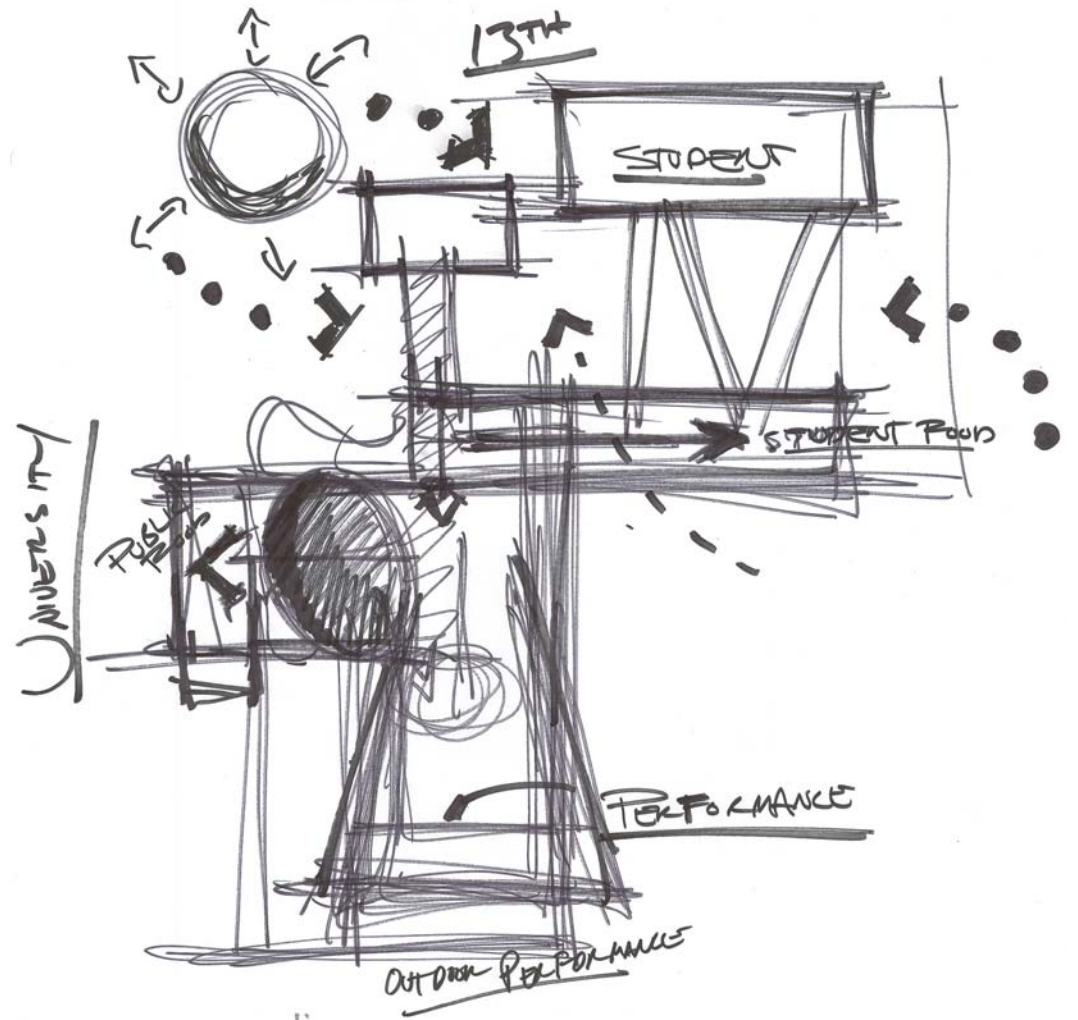

# SCHMES: EMU

USER GROUP MEETING 002: 10.18.2011 erb memorial union

**SCHEME A1**

**SCHEME A1**  
GROUND PLAN

**SCHEME A1**  
GROUND PLAN

**SCHEME A1**  
COURTYARD

# SCHEME A2

**SCHEME A2**  
GROUND PLAN

**SCHEME A2**  
GROUND PLAN

**SCHEME A2**  
CORNER

**SCHEME A2**  
COURTYARD

## SCHEME B

**SCHEME B**  
GROUND PLAN

SCHEME B PLAN

**SCHEME B**  
GROUND PLAN

**SCHEME B**  
**COURTYARD**

## SCHEME D1

**SCHEME D1**  
GROUND PLAN

**SCHEME D1**  
GROUND PLAN

**SCHEME D1**  
**CORNER**

**SCHEME D1**  
**COURTYARD**