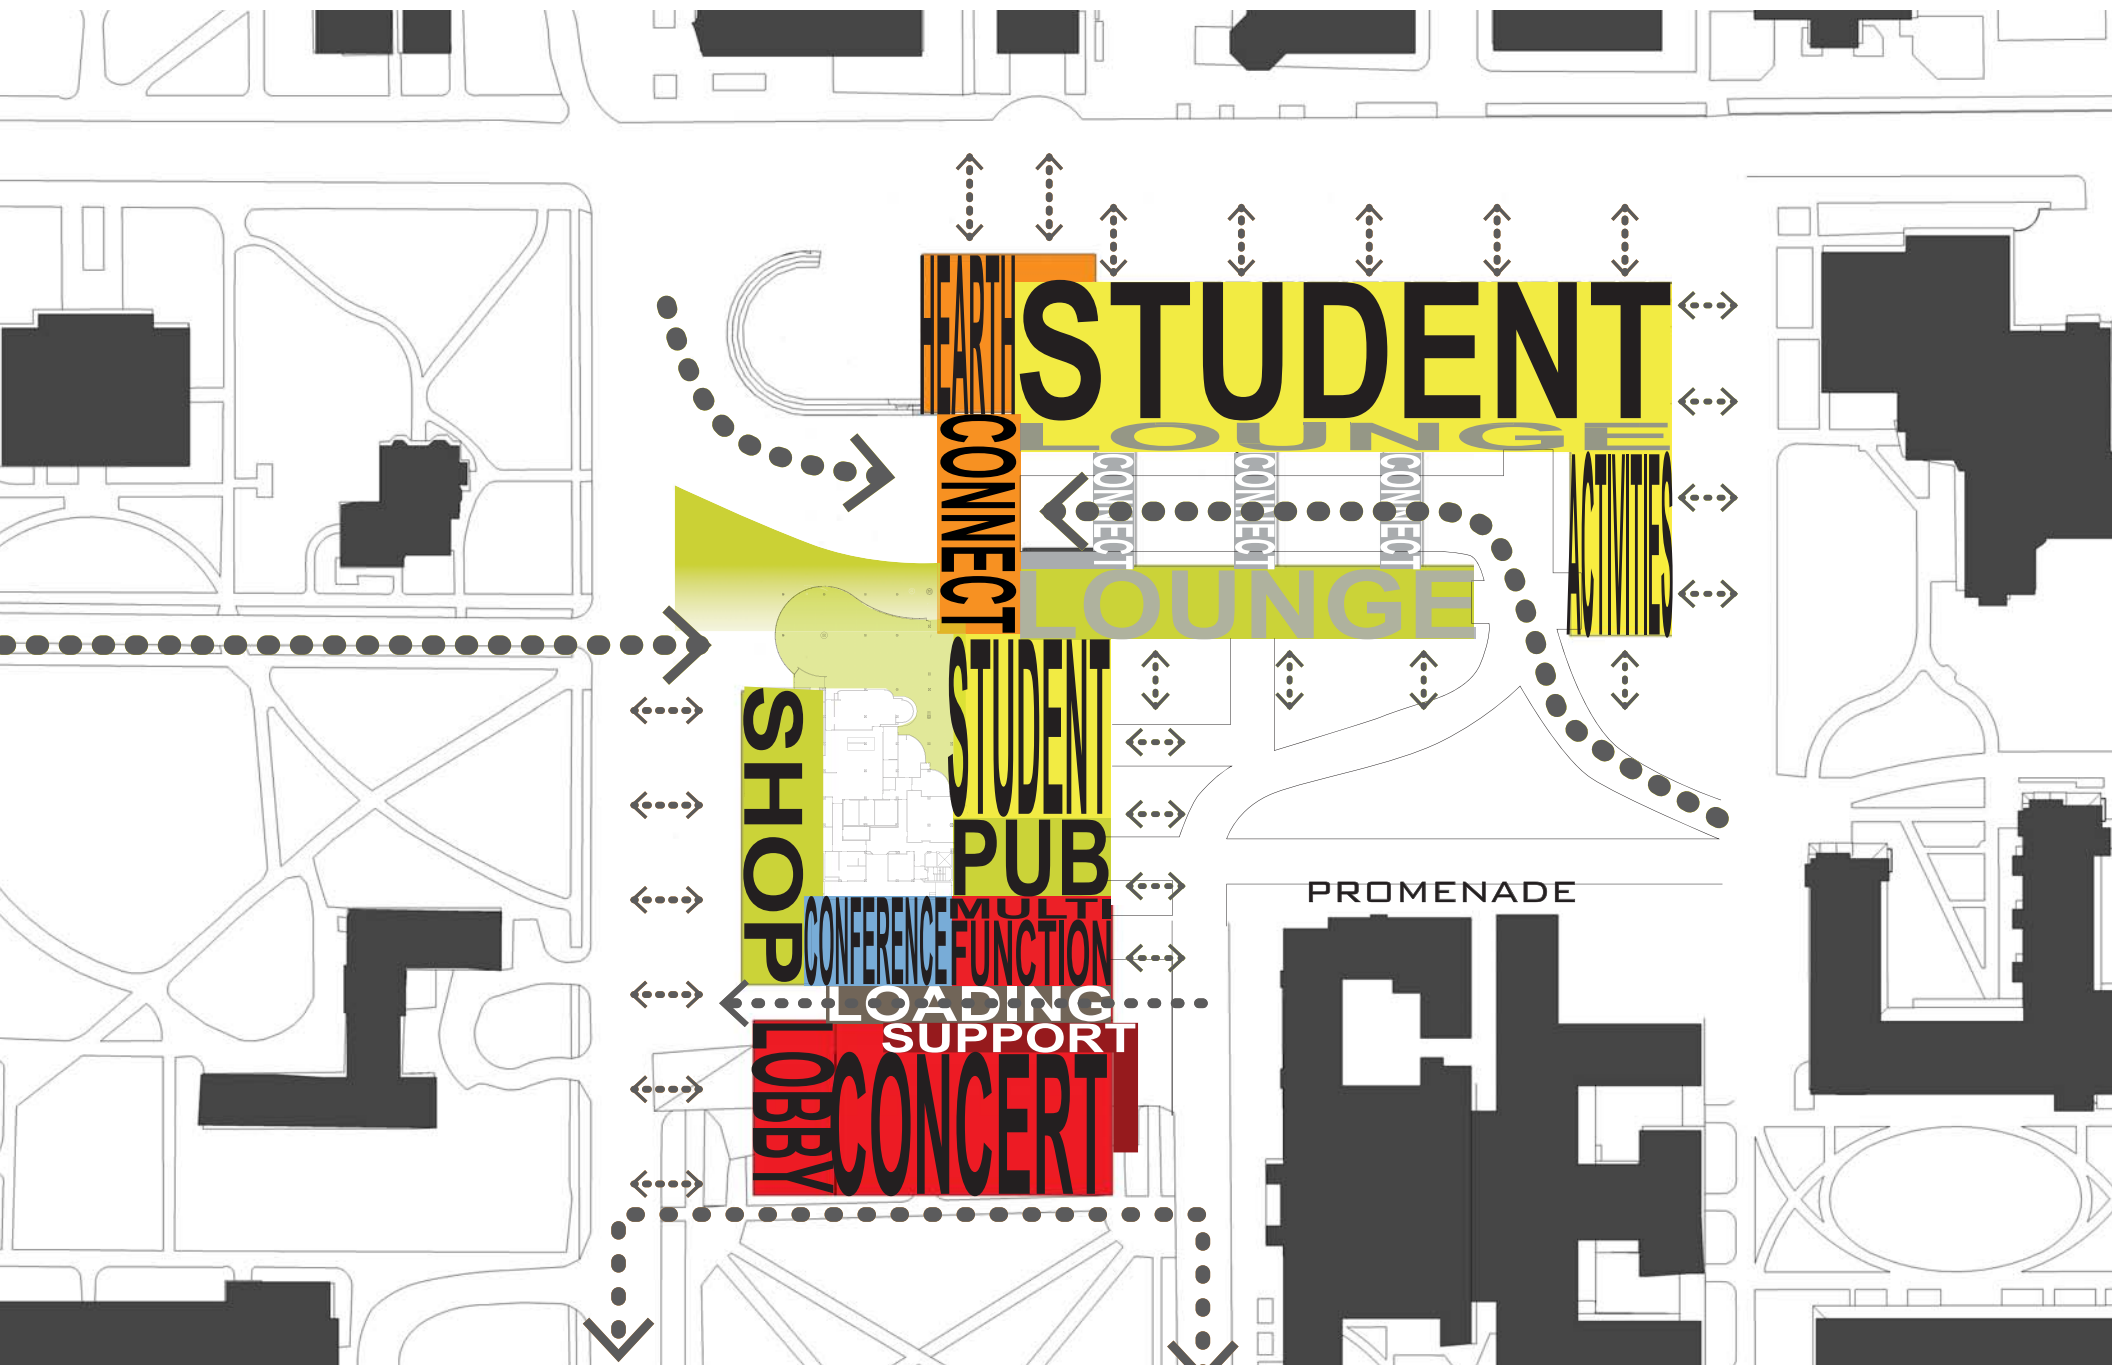

# SCHMES: EMU

USER GROUP MEETING 002: 10.18.2011 erb memorial union

**SCHEME A1**

**SCHEME A1**  
GROUND PLAN

**SCHEME A1**  
GROUND PLAN

**SCHEME A1**  
COURTYARD

# SCHEME A2

**SCHEME A2**  
GROUND PLAN

**SCHEME A2**  
GROUND PLAN

**SCHEME A2**  
CORNER

**SCHEME A2**  
COURTYARD

## SCHEME D1

**SCHEME D1**  
GROUND PLAN

**SCHEME D1**  
GROUND PLAN

**SCHEME D1**  
**CORNER**

**SCHEME D1**  
**COURTYARD**

## SCHEME D2

**SCHEME D2**  
GROUND PLAN

**SCHEME D2**  
GROUND PLAN

**SCHEME D2**  
CORNER

**SCHEME D2**  
**COURTYARD**