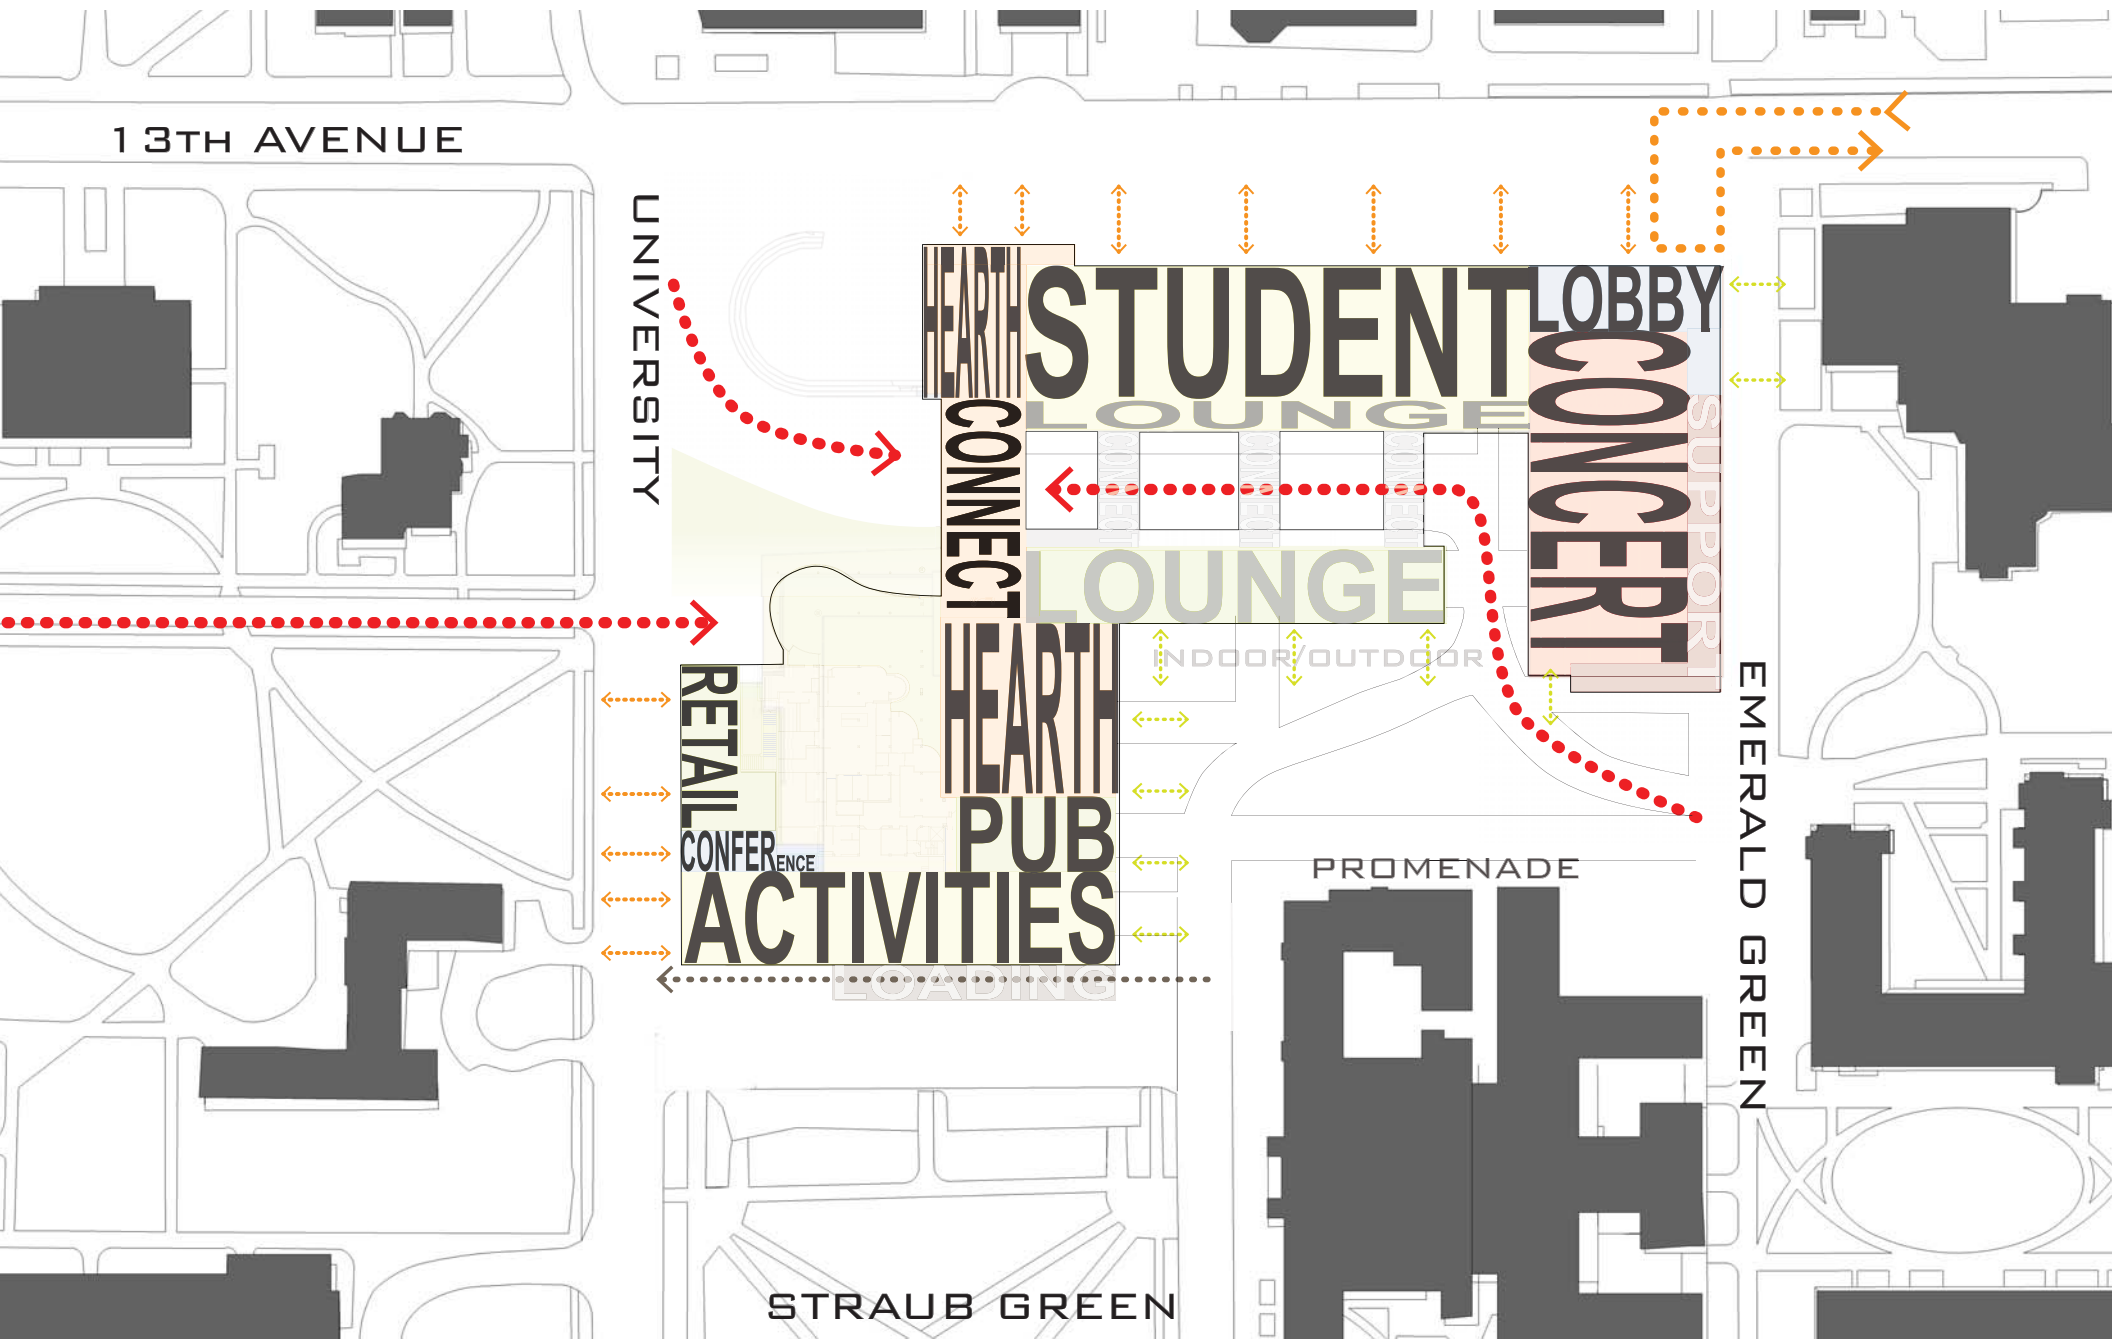

# SCHMES: EMU

USER GROUP MEETING 002: 10.18.2011 erb memorial union

**SCHEME A1**

**SCHEME A1**  
GROUND PLAN

**SCHEME A1**  
GROUND PLAN

**SCHEME A1**  
COURTYARD

# SCHEME A2

**SCHEME A2**  
GROUND PLAN

**SCHEME A2**  
GROUND PLAN

**SCHEME A2**  
CORNER

**SCHEME A2**  
COURTYARD

## SCHEME B

**SCHEME B**  
GROUND PLAN

SCHEME B PLAN

**SCHEME B**  
GROUND PLAN

**SCHEME B**  
**COURTYARD**

## SCHEME D1

**SCHEME D1**  
GROUND PLAN

**SCHEME D1**  
GROUND PLAN

**SCHEME D1**  
**CORNER**

**SCHEME D1**  
**COURTYARD**