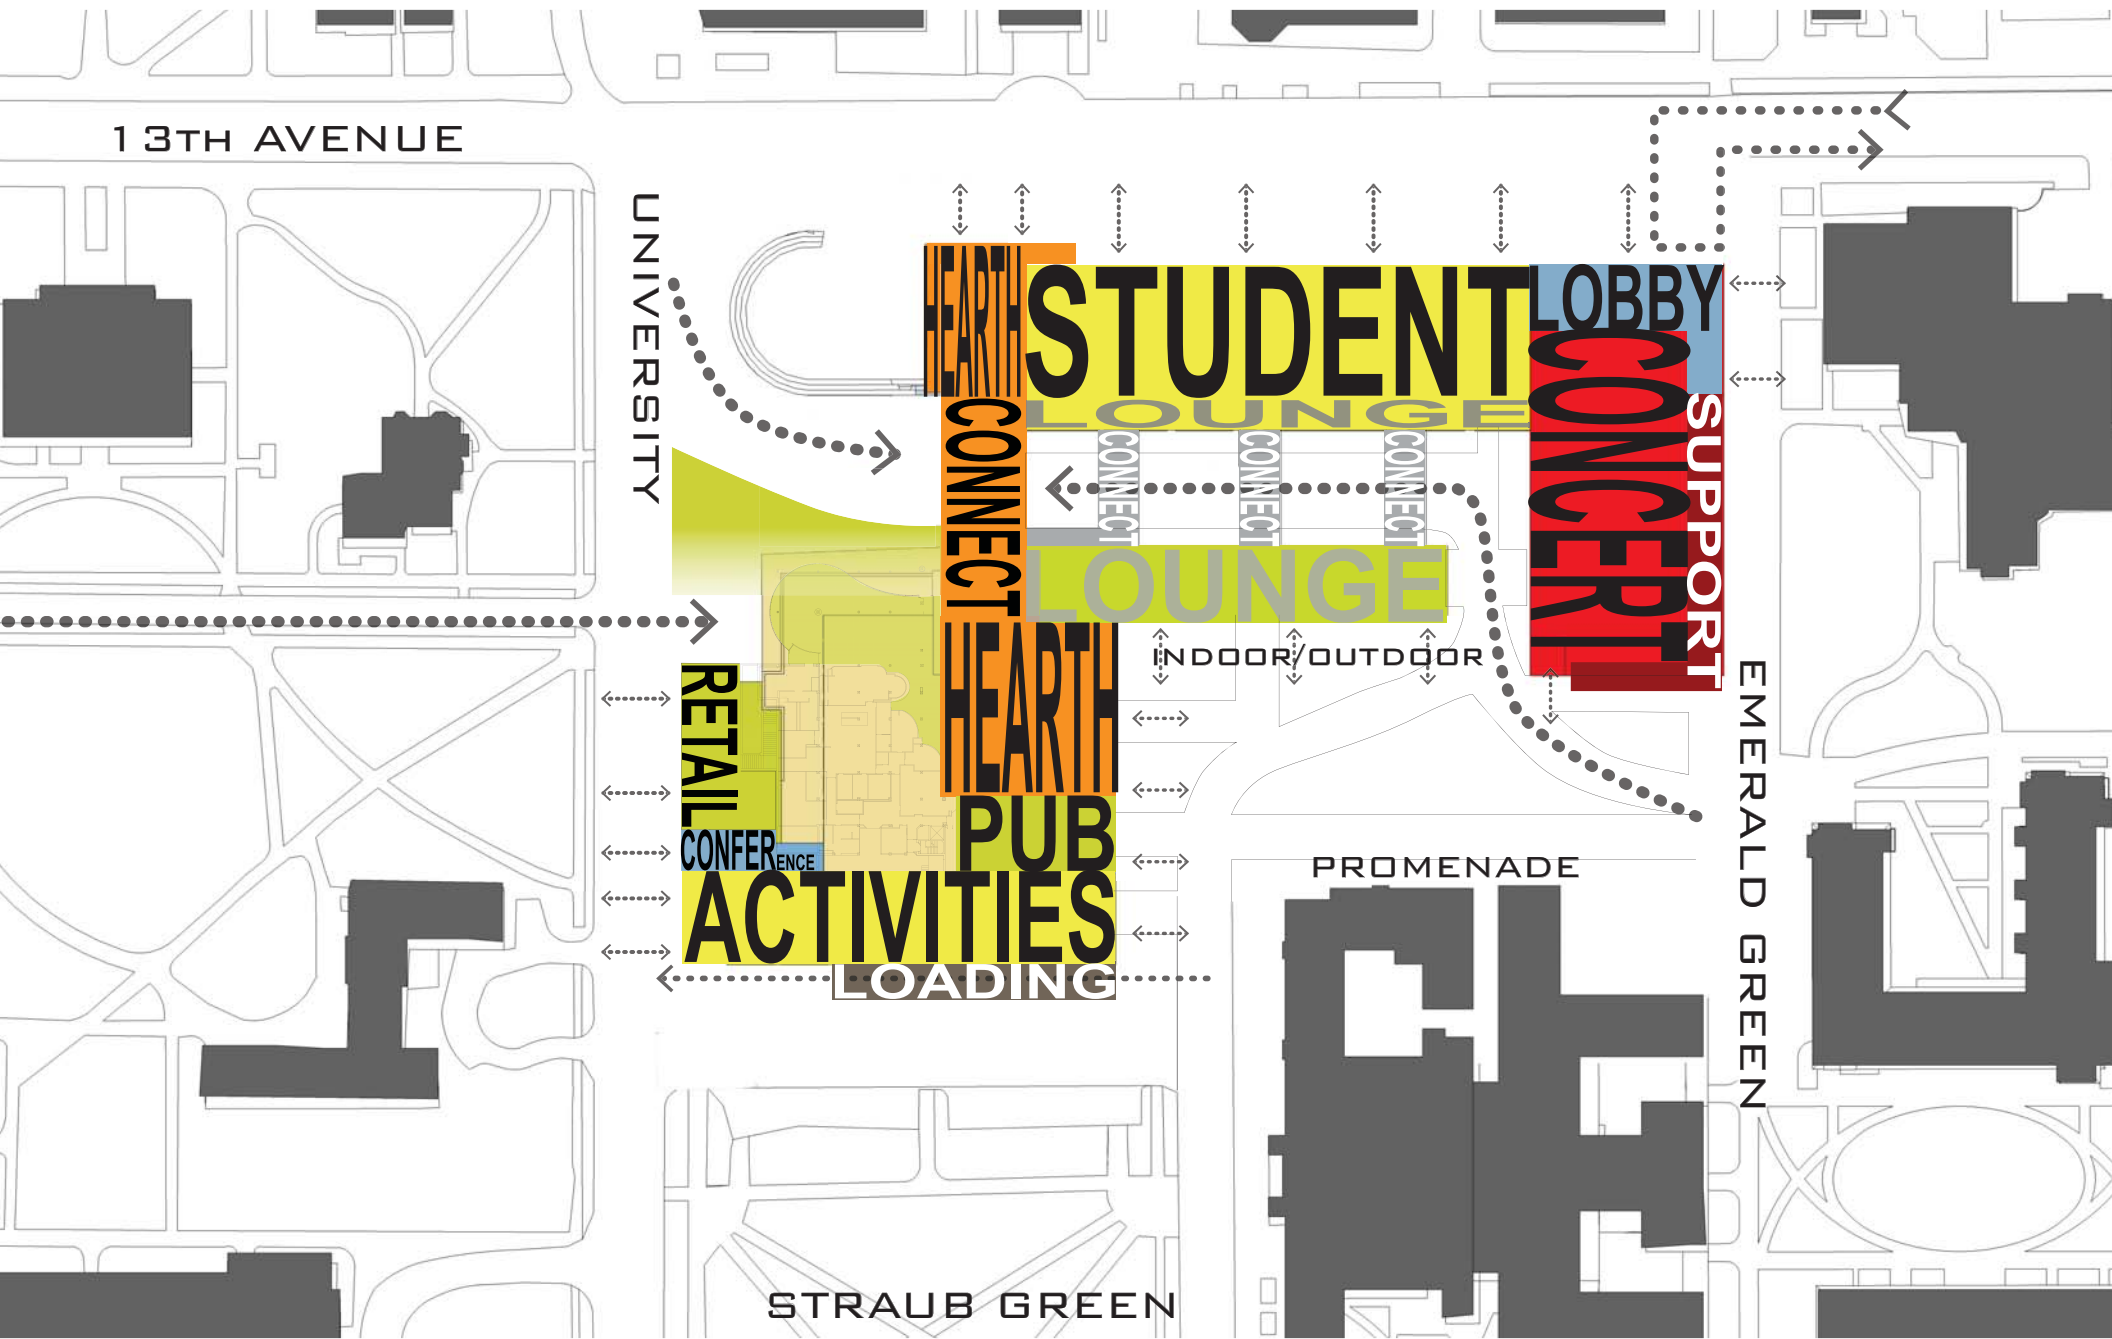

# SCHMES: EMU

USER GROUP MEETING 002: 10.18.2011 erb memorial union

**SCHEME A1**

**SCHEME A1**  
GROUND PLAN

**SCHEME A1**  
GROUND PLAN

**SCHEME A1**  
COURTYARD

# SCHEME A2

**SCHEME A2**  
GROUND PLAN

**SCHEME A2**  
GROUND PLAN

**SCHEME A2**  
CORNER

**SCHEME A2**  
COURTYARD

## SCHEME B

**SCHEME B**  
GROUND PLAN

SCHEME B PLAN

**SCHEME B**  
GROUND PLAN

**SCHEME B**  
**COURTYARD**

## SCHEME D1

**SCHEME D1**  
GROUND PLAN

**SCHEME D1**  
GROUND PLAN

**SCHEME D1**  
**CORNER**

**SCHEME D1**  
**COURTYARD**