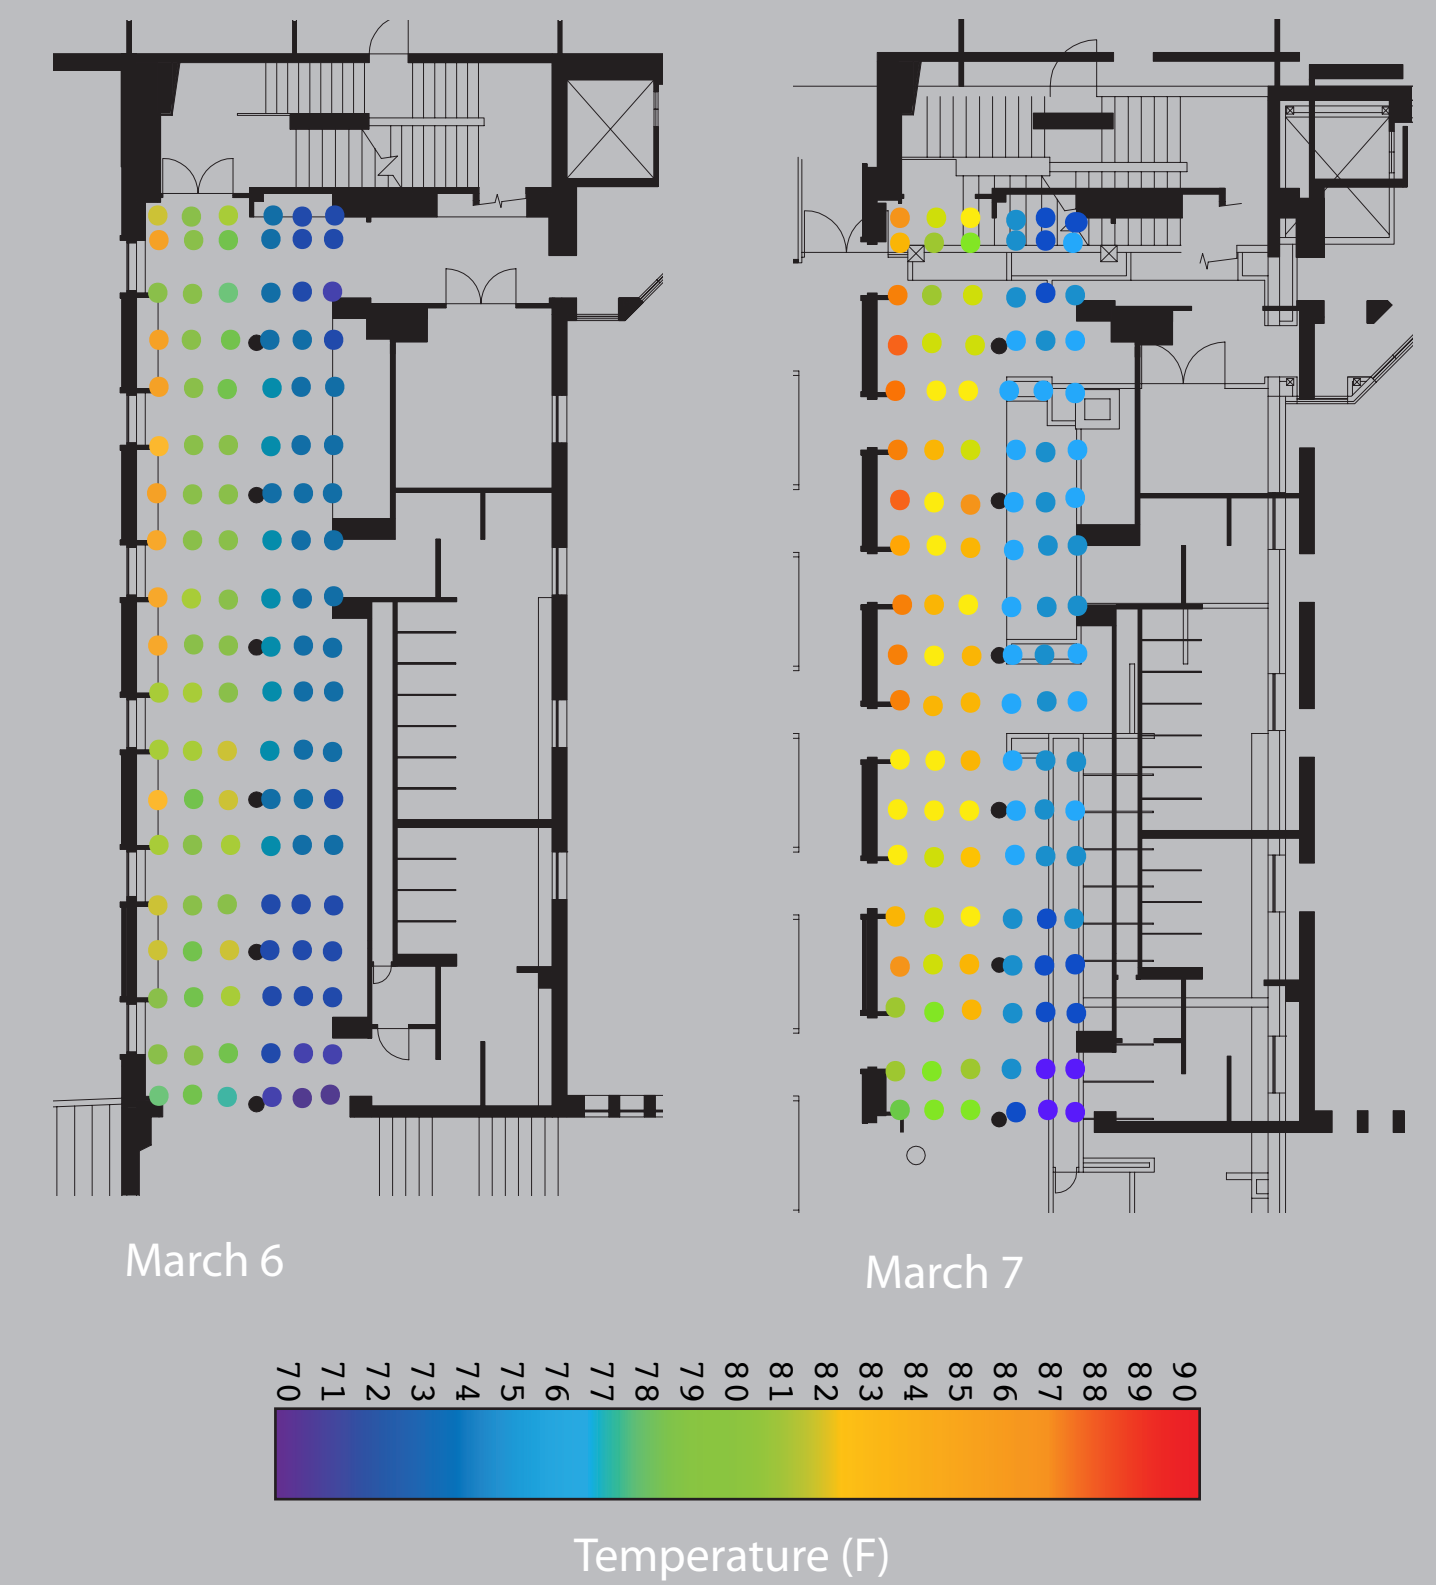

Tim Allred - Stephen Varady - Dylan Versteeg

Floor Temperature