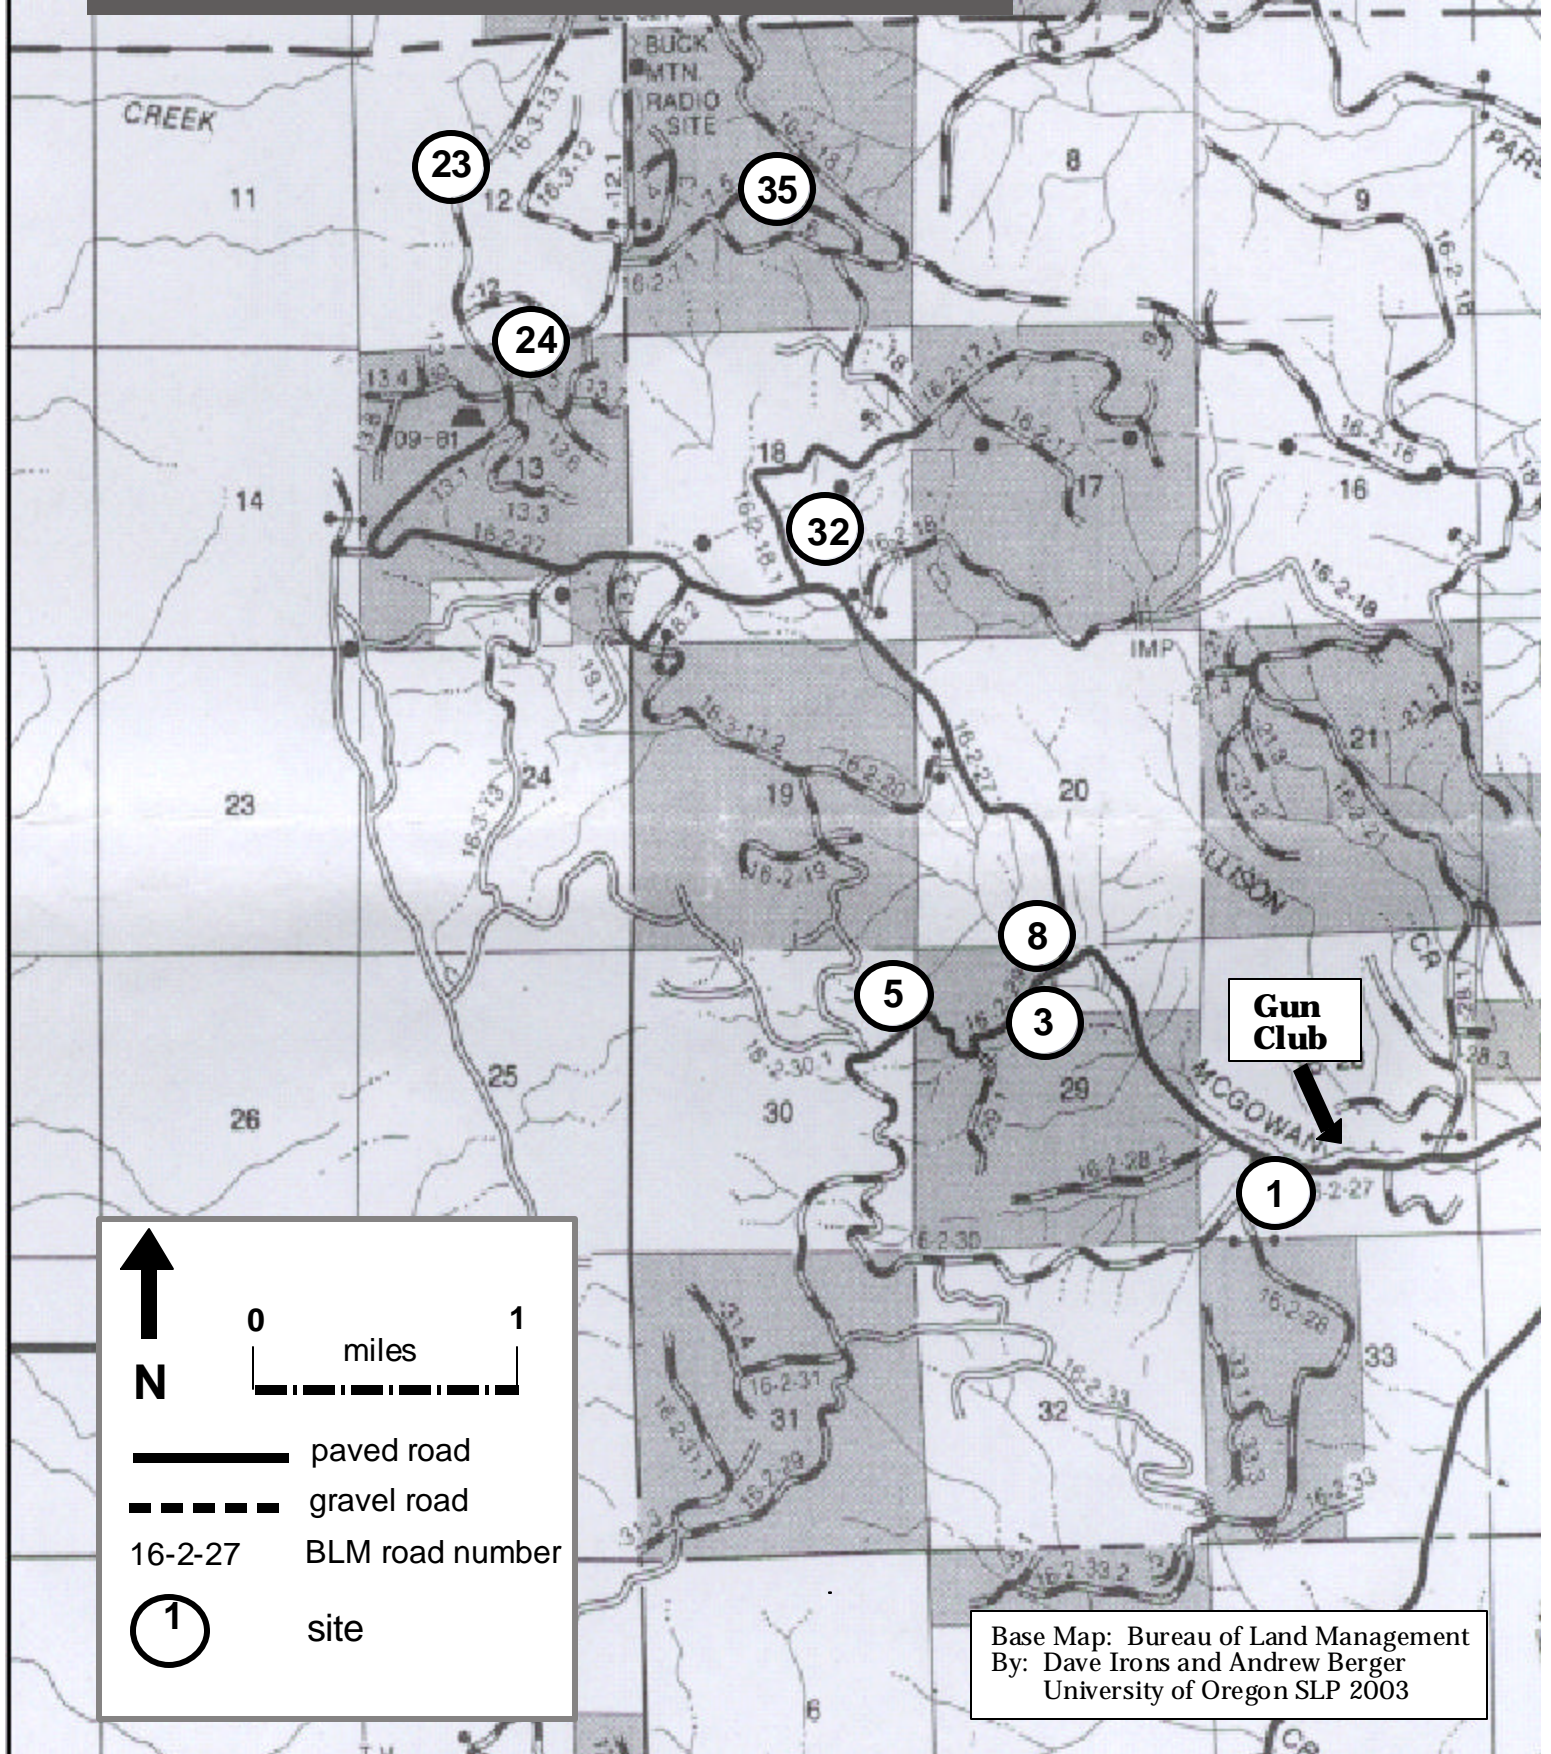

McGowan Creek Sub-basin Large Item Dump Sites

Base Map: Bureau of Land Management
By: Dave Irons and Andrew Berger
University of Oregon SLP 2003