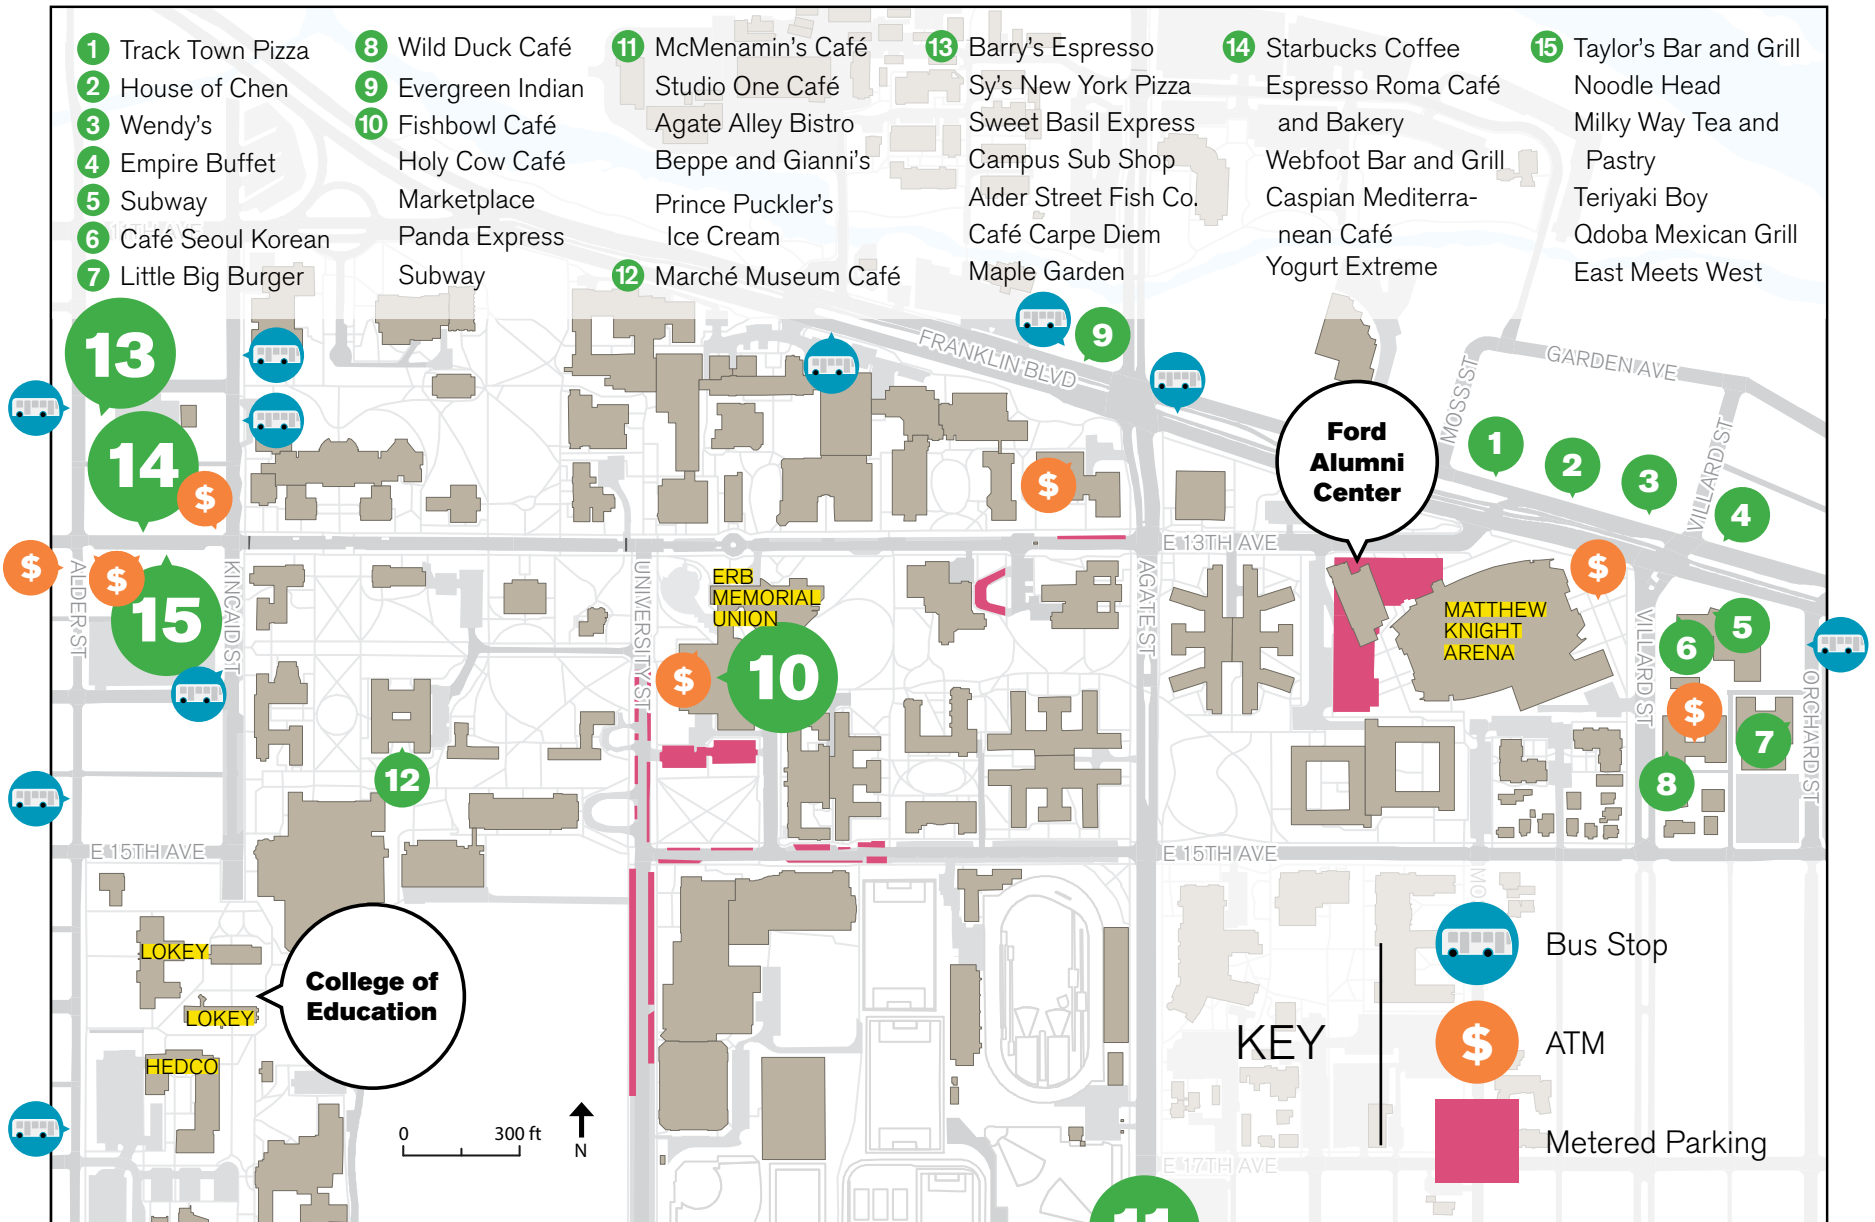

UNIVERSITY OF OREGON
College of Education

- | | | | | | |
|---------------------|--------------------|-----------------------|-----------------------|-----------------------|---------------------------|
| 1 Track Town Pizza | 8 Wild Duck Café | 11 McMenamin's Café | 13 Barry's Espresso | 14 Starbucks Coffee | 15 Taylor's Bar and Grill |
| 2 House of Chen | 9 Evergreen Indian | Studio One Café | Sy's New York Pizza | Espresso Roma Café | Noodle Head |
| 3 Wendy's | 10 Fishbowl Café | Agate Alley Bistro | Sweet Basil Express | and Bakery | Milky Way Tea and |
| 4 Empire Buffet | Holy Cow Café | Beppe and Gianni's | Campus Sub Shop | Webfoot Bar and Grill | Pastry |
| 5 Subway | Marketplace | Prince Puckler's | Alder Street Fish Co. | Caspian Mediterra- | Teriyaki Boy |
| 6 Café Seoul Korean | Panda Express | Ice Cream | Café Carpe Diem | anean Café | Qdoba Mexican Grill |
| 7 Little Big Burger | Subway | 12 Marché Museum Café | Maple Garden | Yogurt Extreme | East Meets West |