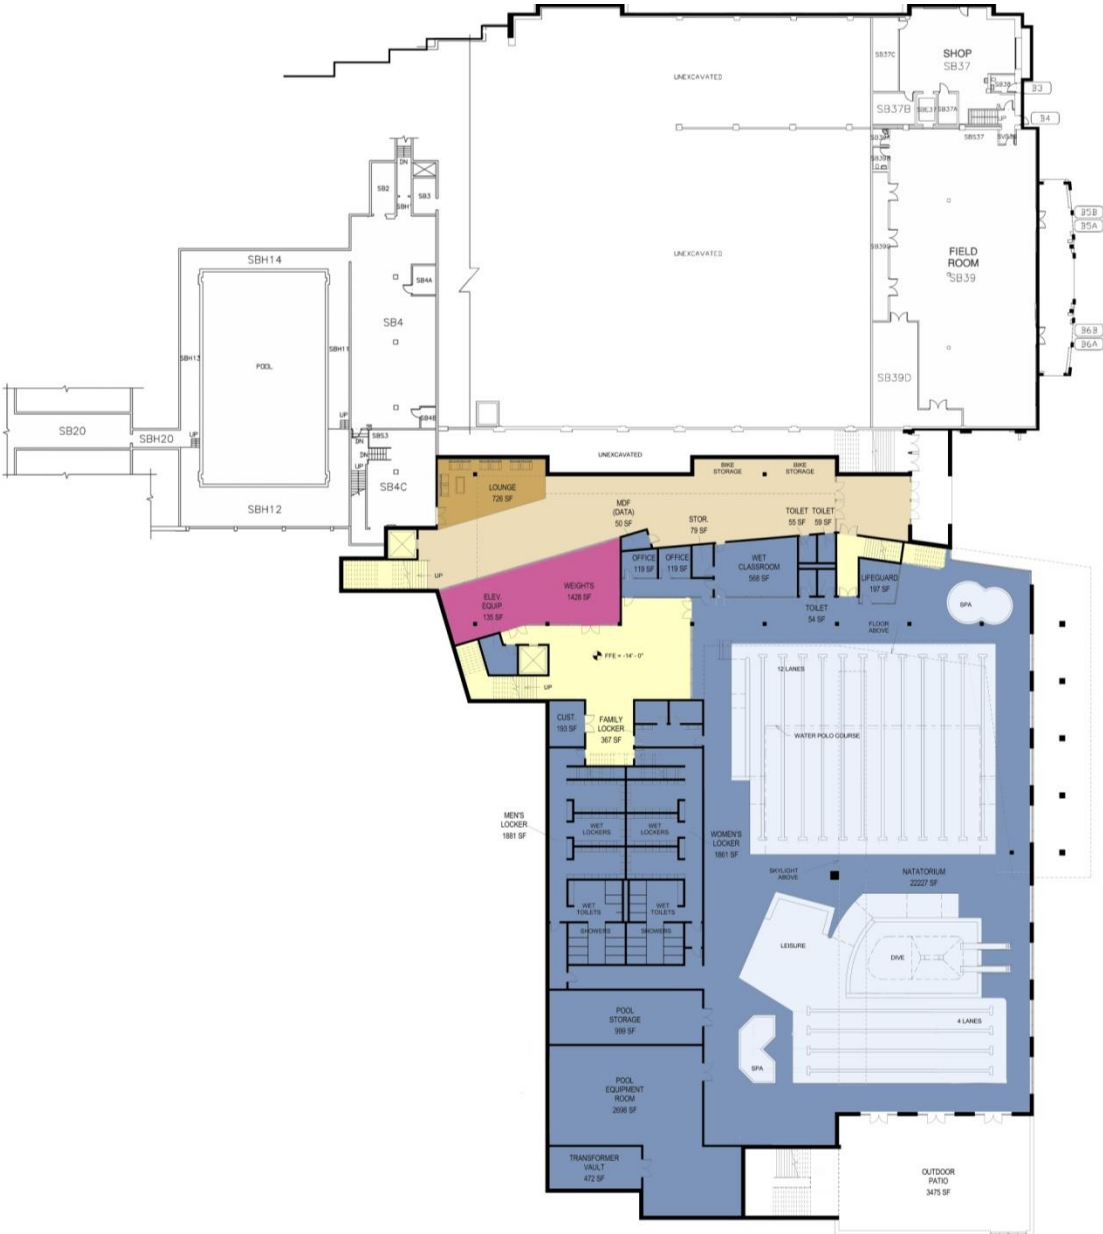

PROJECT USER GROUP

February 28, 2012

Site Plan

Floor Plans

Sections

STUDENT RECREATION CENTER
University of Oregon

Sections

RDG