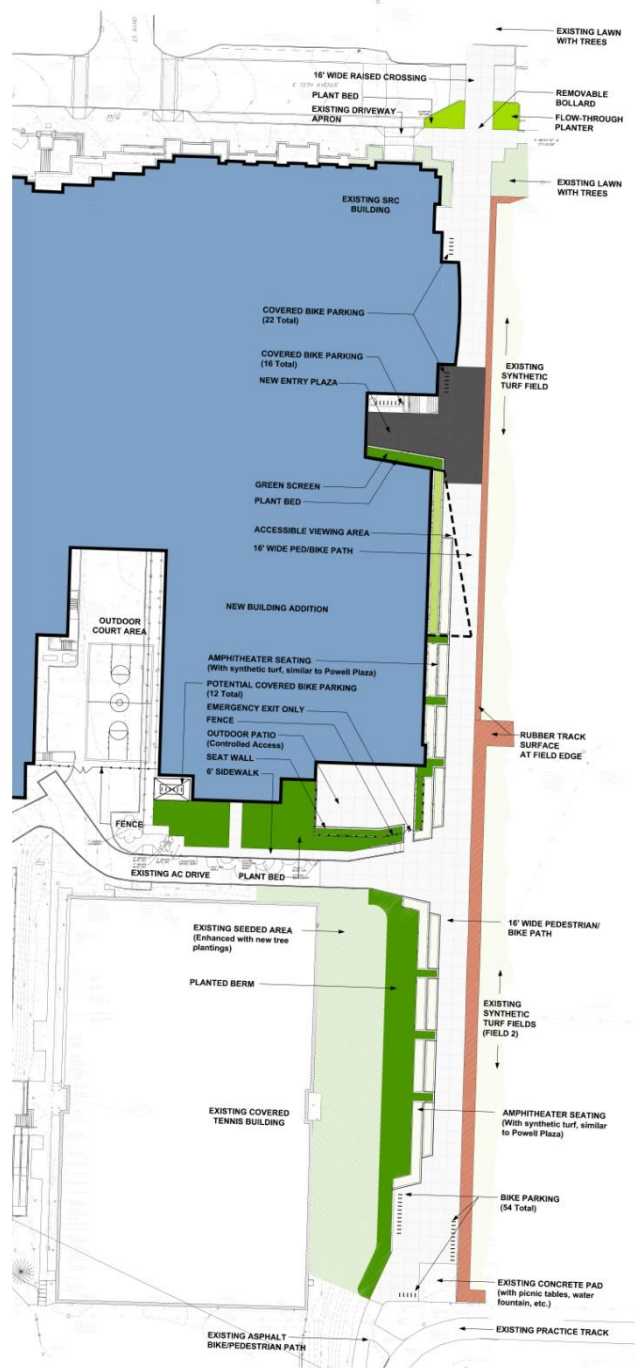

PROJECT USER GROUP

February 28, 2012

Site Plan

Floor Plans

Sections

STUDENT RECREATION CENTER
University of Oregon

Sections

RDG

RDG

RDG

RDG

RDG

RDG

RDG

RDG

RDG