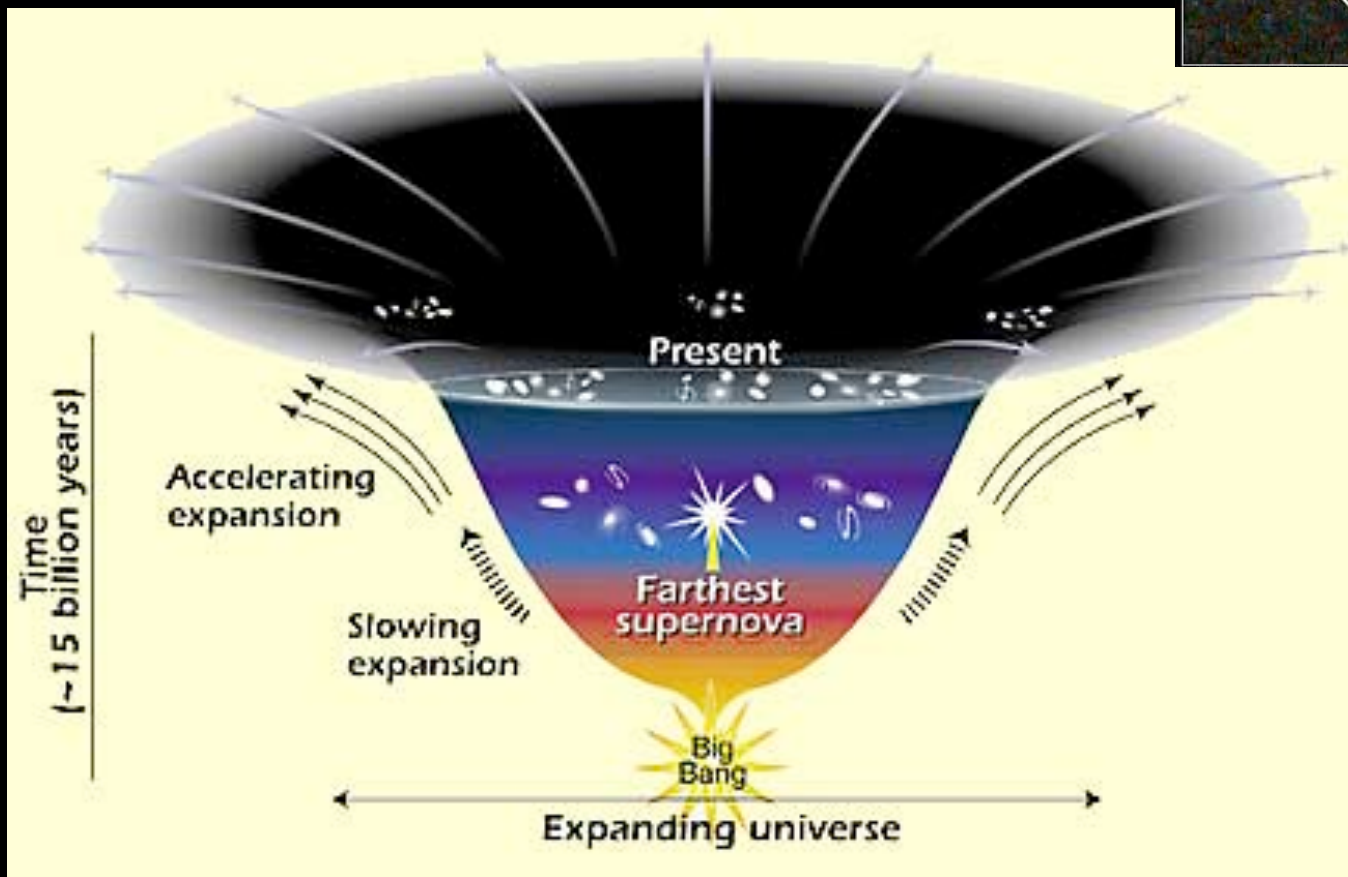

Measuring Expansion of Universe

Distant Supernovae

Hubble Space Telescope - ACS

Measuring Expansion of Universe

Expansion of
the Universe
is
Accelerating

Driven by
Dark Energy