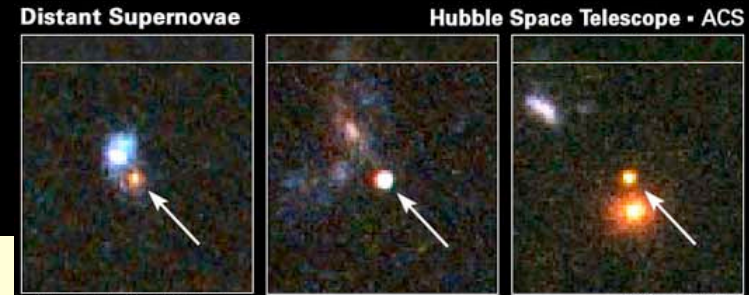

Measuring Expansion of Universe

Distant Supernovae

Hubble Space Telescope - ACS

Measuring Expansion of Universe

Expansion of
the Universe
is
Accelerating

Driven by
Dark Energy