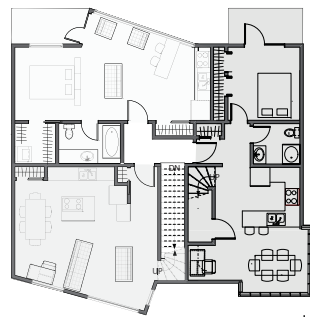

contextual relationships

parti

ribbon connector

suburban // urban types

site plan 1/8" = 1'-0"

urban

residential

third

second