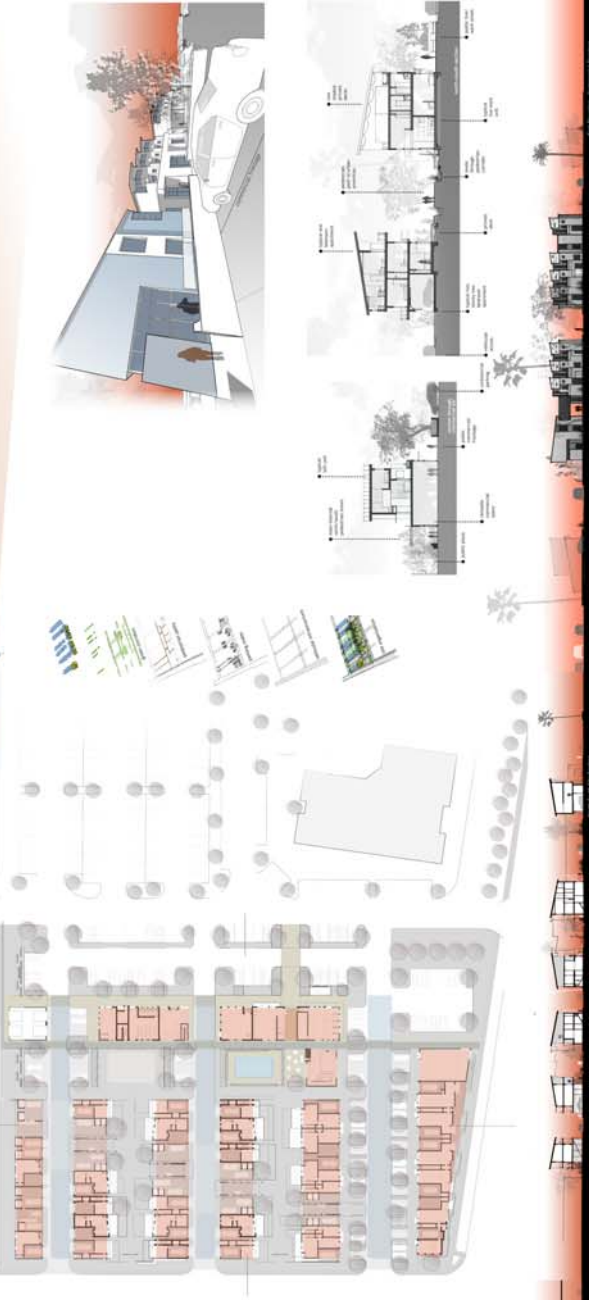

SITE CONTEXT

SCALE ISSUES

STREET ORGANIZATION

SITE PARTI DIAGRAM

PHOENIX, ARIZONA

CITY CENTER

PHOENIX, ARIZONA