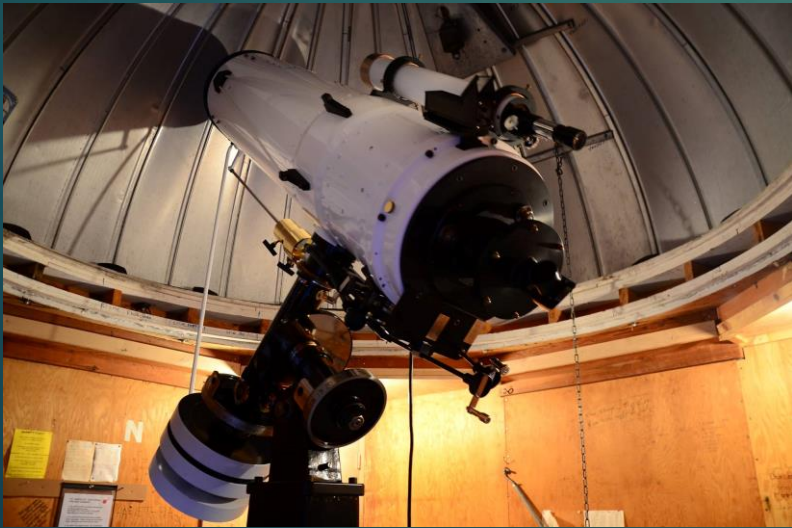

Pine Mtn. Obseratory

M66 and SN2016cok
29 May 2016 – U. Oregon/PMO
90 sec – R – mag ~ 16.5